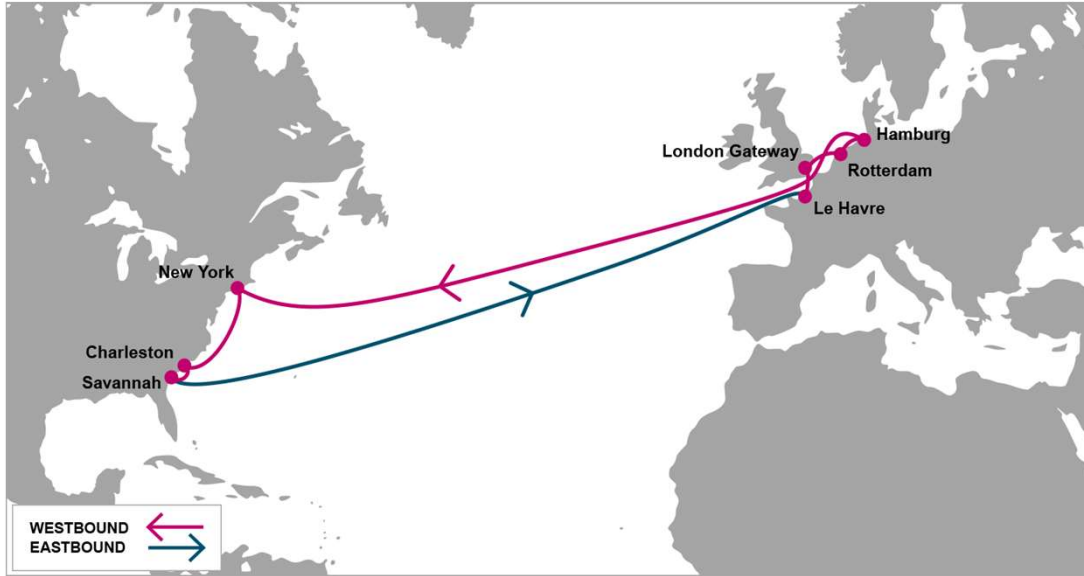

AL2: Atlantic 2

KEY TRANSIT TABLE

W/B	NYC	CHS	SAV	E/B	LEH	LGP	RTM	HAM
LEH	16	20	23	NYC	17	19	20	22
LGP	15	19	22	CHS	13	15	16	18
RTM	13	17	20	SAV	10	12	13	15
HAM	11	15	18					

KEY TRANSIT TABLE - UNLOCODE PORT NAME & COUNTRY NAME

LGP: London Gateway, UK | LEH: Le Havre, France | RTM: Rotterdam, Netherland | HAM: Hamburg, Germany | NYC: New York, USA | CHS: Charleston, USA | SAV: Savannah, USA

PORT ROTATION

(Terminals are subject to change)

ORIGIN	ETA/ETD	TERMINAL
Le Havre	SAT/SUN	Le Havre North Terminals-Quais de AMERIQUE (CNMP)
London Gateway	MON/MON	London Gateway Terminal (LGW)
Rotterdam	TUE/WED	ECT Delta Terminals
Hamburg	THU/FRI	HHLA Container Terminal Altenwerder (CTA)
New York	TUE/WED	Maher Terminals
Charleston	SAT/SUN	North Charleston Terminal
Savannah	TUE/WED	Garden City Terminal
Le Havre	SAT/SUN	Le Havre North Terminals-Quais de AMERIQUE (CNMP)

Turnaround days: 35

Weekly/Fixed Day Service

Last update : 25-Mar-2019