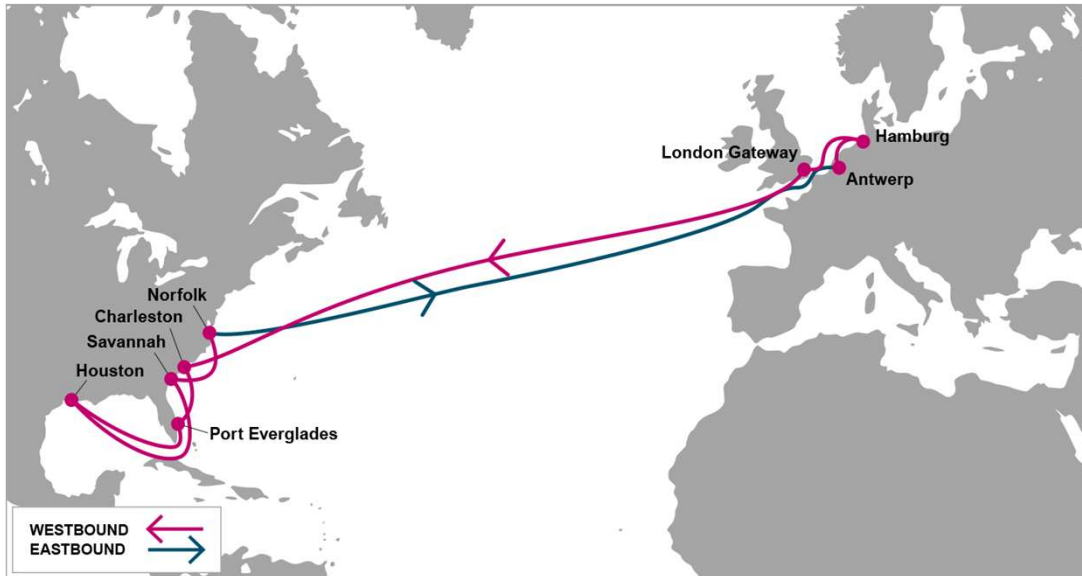

AL3: Atlantic 3

KEY TRANSIT TABLE

W/B	CHS	PEF	HOU	SAV	ORF	E/B	ANR	HAM	LGP
ANR	13	15	18	22	24	CHS	21	23	26
HAM	11	13	16	20	22	PEF	19	21	24
LGP	9	11	14	18	20	HOU	15	17	20
						SAV	11	13	16
						ORF	9	11	14

KEY TRANSIT TABLE - UNLOCODE PORT NAME & COUNTRY NAME

ANR: Antwerp, Belgium | HAM: Hamburg, Germany | LGP: London Gateway, UK | CHS: Charleston, USA | PEF: Port Everglades, USA | HOU: Houston, USA | SAV: Savannah, USA | ORF: Norfolk, USA

PORT ROTATION

(Terminals are subject to change)

ORIGIN	ETA/ETD	TERMINAL
Antwerp	THU/FRI	PSA Antwerp
Hamburg	SAT/SUN	HHLA Container Terminal Altenwerder (CTA)
London Gateway	TUE/TUE	London Gateway Terminal (LGW)
Charleston	THU/THU	North Charleston Terminal
Port Everglades	SAT/SAT	Florida International Terminals (FIT)
Houston	TUE/WED	Port Of Houston Authority (BBC)
Savannah	SAT/SUN	Garden City Terminal
Norfolk	MON/TUE	Norfolk International Terminal (NIT)
Antwerp	THU/FRI	PSA Antwerp

Turnaround days: 35

Weekly/Fixed Day Service

Last update : 25-Mar-2019