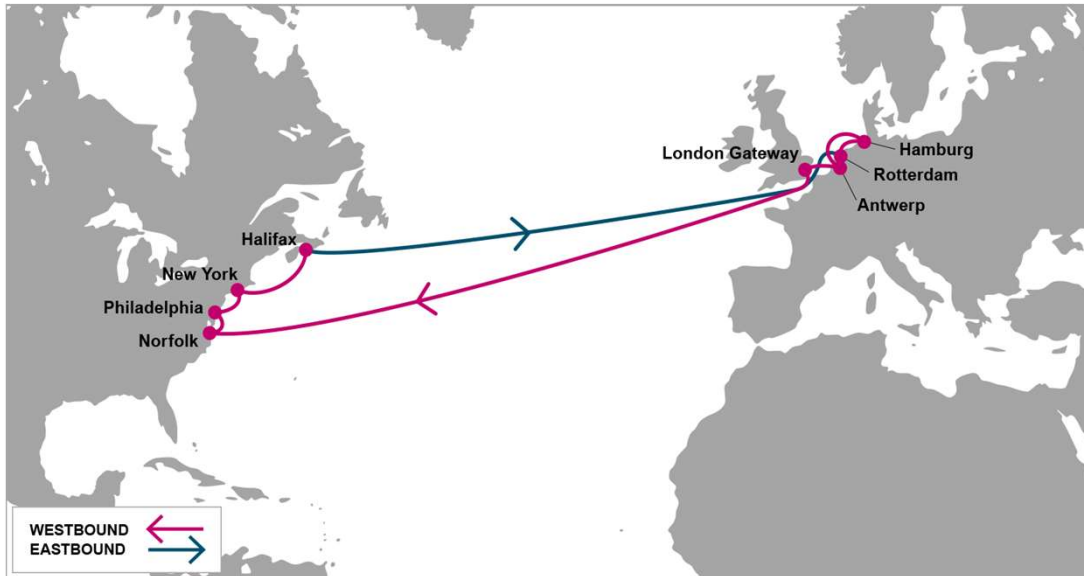

AL1: Atlantic 1

KEY TRANSIT TABLE

W/B	ORF	PHL	NYC	HAL	E/B	RTM	HAM	ANR	LGP
RTM	16	18	20	23	ORF	17	19	22	24
HAM	14	16	18	21	PHL	15	17	20	22
ANR	11	13	15	18	NYC	13	15	18	20
LGP	10	12	14	17	HAL	11	13	16	18

KEY TRANSIT TABLE - UNLOCODE PORT NAME & COUNTRY NAME

RTM: Rotterdam, Netherland | HAM: Hamburg, Germany | ANR: Antwerp, Belgium | LGP: London Gateway, UK | ORF: Norfolk, USA | PHL: Philadelphia, USA | NYC: New York, USA | HAL: Halifax, Canada

PORT ROTATION

(Terminals are subject to change)

ORIGIN	ETA/ETD	TERMINAL
Rotterdam	FRI/SAT	ECT Delta Terminals
Hamburg	SUN/MON	HHLA Container Terminal Altenwerder (CTA)
Antwerp	WED/THU	PSA Antwerp
London Gateway	FRI/FRI	London Gateway Terminal (LGW)
Norfolk	MON/TUE	Norfolk International Terminal (NIT)
Philadelphia	WED/THU	Packer Avenue Marine Terminal
New York	FRI/SAT	GCT New York (NYCT)
Halifax	MON/MON	Fairview Cove
Rotterdam	FRI/SAT	ECT Delta Terminals
Turnaround days:		35

Weekly/Fixed Day Service

Last update : 25-Mar-2019