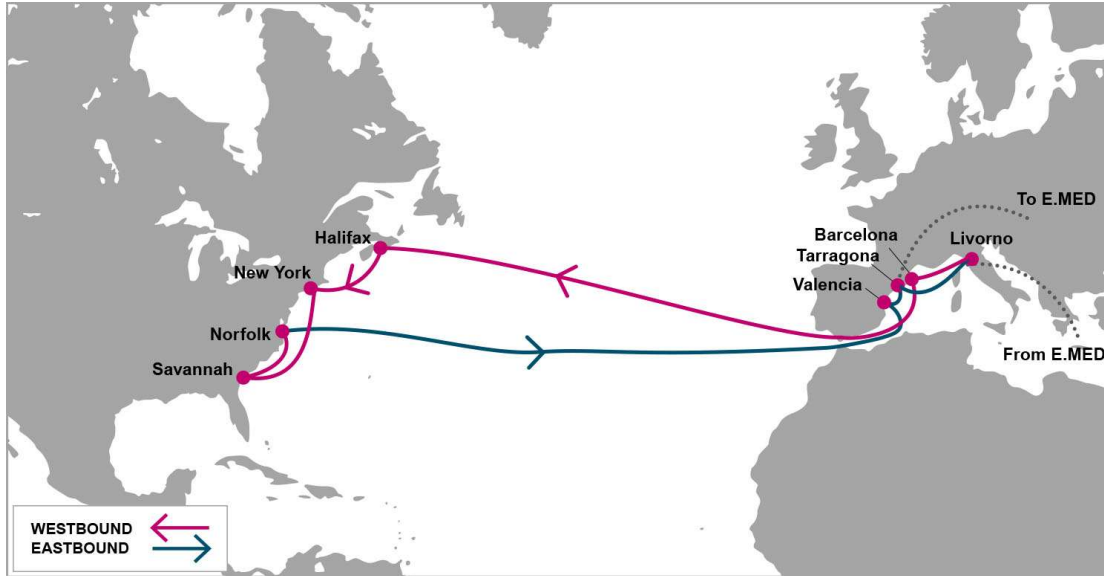

AL7: Atlantic 7

PORT ROTATION

(Terminals are subject to change)

ORIGIN	ETA/ETD	TERMINAL
Livorno	FRI/SAT	TDT Terminal Darsena Toscana SRL
Barcelona	MON/TUE	APM Terminals Barcelona
Halifax	FRI/FRI	Halterm - Halifax
New York	SUN/MON	Maher Terminals
Savannah	WED/THU	Garden City Terminal
Norfolk	SAT/SAT	Norfolk International Terminal (NIT)
Valencia	SAT/SUN	TCV Stevedoring Company SA
Tarragona	MON/TUE	DPW Tarragona
Livorno	FRI/SAT	TDT Terminal Darsena Toscana SRL
Turnaround days:		56

Weekly/Fixed Day Service

KEY TRANSIT TABLE

W/B	HFX	NYC	SAV	ORF	E/B	VLC	TRG	LIV
LIV	13	15	18	21	HFX	22	24	42
BCN	10	12	15	18	NYC	19	21	39
					SAV	16	18	36
					ORF	14	16	34

KEY TRANSIT TABLE - UNLOCODE PORT NAME & COUNTRY NAME

LIV: Livorno, Italy | BCN: Barcelona, Spain | VLC: Valencia, Spain | HFX: Halifax, Canada | NYC: New York, USA | ORF: Norfolk, USA | SAV: Savannah, USA | TRG: Tarragona, Spain

Last update : 25-Mar-2019