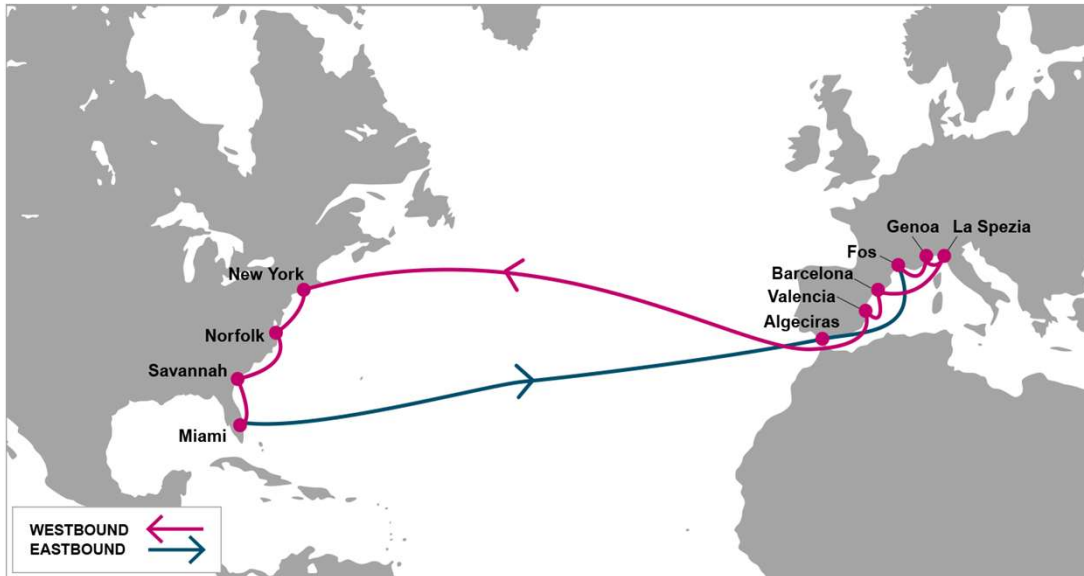

AL6: Atlantic 6

KEY TRANSIT TABLE

W/B	NYC	ORF	SAV	MIA	E/B	ALG	FOS	GOA	SPE	BCN	VLC
FOS	18	21	24	26	NYC	18	21	22	25	28	29
GOA	16	19	22	24	ORF	16	19	20	23	26	27
SPE	14	17	20	22	SAV	13	16	17	20	23	24
BCN	11	14	17	19	MIA	11	14	15	18	21	22
VLC	10	13	16	18							

KEY TRANSIT TABLE - UNLOCODE PORT NAME & COUNTRY NAME

PORT ROTATION

(Terminals are subject to change)

ORIGIN	ETA/ETD	TERMINAL
Fos	TUE/WED	Eurofos
Genoa	WED/FRI	Voltri Terminal Europe
La Spezia	SAT/SUN	La Spezia Container Terminal
Barcelona	TUE/WED	APM Terminals Barcelona
Valencia	WED/THU	Noatum Container Terminal Valencia
New York	SUN/TUE	Maher Terminals
Norfolk	WED/THU	Norfolk International Terminal (NIT)
Savannah	SAT/SUN	Garden City Terminal
Miami	MON/TUE	Port of Miami
Algeciras	FRI/SAT	Total Terminal International Algeciras
Fos	TUE/WED	Eurofos

Turnaround days: 42

Weekly/Fixed Day Service

Last update : 02-Apr-2019