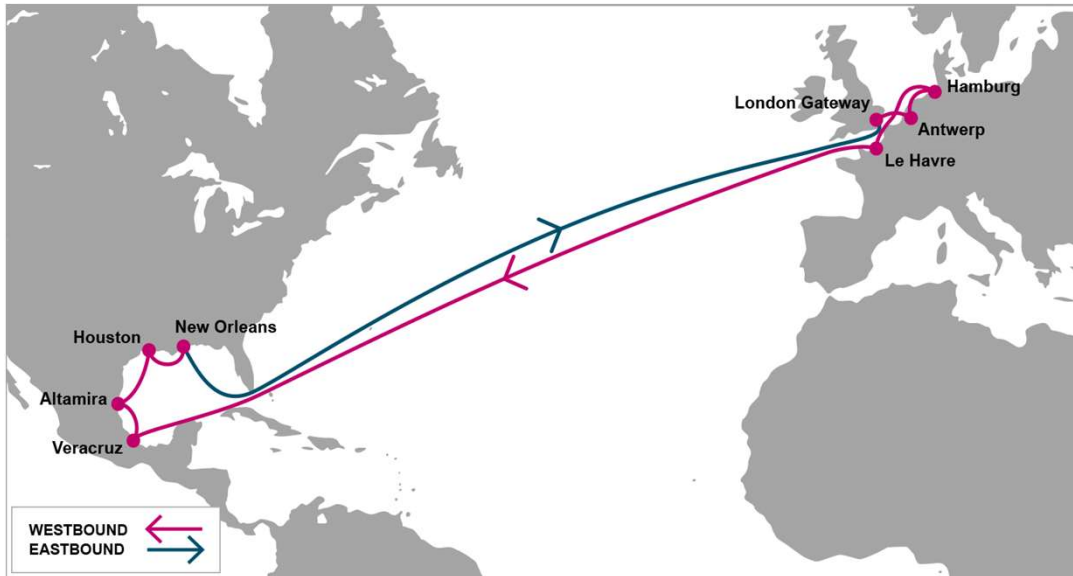

AL4: Atlantic 4

KEY TRANSIT TABLE

W/B	VER	ATM	HOU	MSY	E/B	LGP	ANR	HAM	LEH
LGP	19	21	24	26	VER	22	24	27	29
ANR	16	18	21	23	ATM	20	22	25	27
HAM	13	15	18	20	HOU	17	19	22	24
LEH	11	13	16	18	MSY	15	17	20	22

KEY TRANSIT TABLE - UNLOCODE PORT NAME & COUNTRY NAME

LGP: London Gateway, UK | ANR: Antwerp, Belgium | HAM: Hamburg, Germany | TUX: Tuxpan, Mexico | VER: Veracruz, Mexico | ATM: Altamira, Mexico | HOU: Houston, USA | MSY: New Orleans, USA

PORT ROTATION

(Terminals are subject to change)

ORIGIN	ETA/ETD	TERMINAL
London Gateway	WED/WED	London Gateway Terminal (LGW)
Antwerp	FRI/SAT	PSA Antwerp
Hamburg	MON/TUE	HHLA Container Terminal Altenwerder (CTA)
Le Havre	WED/THU	Le Havre North Terminals-Quais de l'Atlantique (CNMP)
Veracruz	MON/TUE	Internacional De Cont De Veracruz
Altamira	WED/THU	Infraestructura Portuaria Mexicana
Houston	SAT/SUN	Port Of Houston Auotirity (BBC)
New Orleans	MON/TUE	Ports America
London Gateway	WED/WED	London Gateway Terminal (LGW)

Turnaround days: 42

Weekly/Fixed Day Service

Last update : 25-Mar-2019