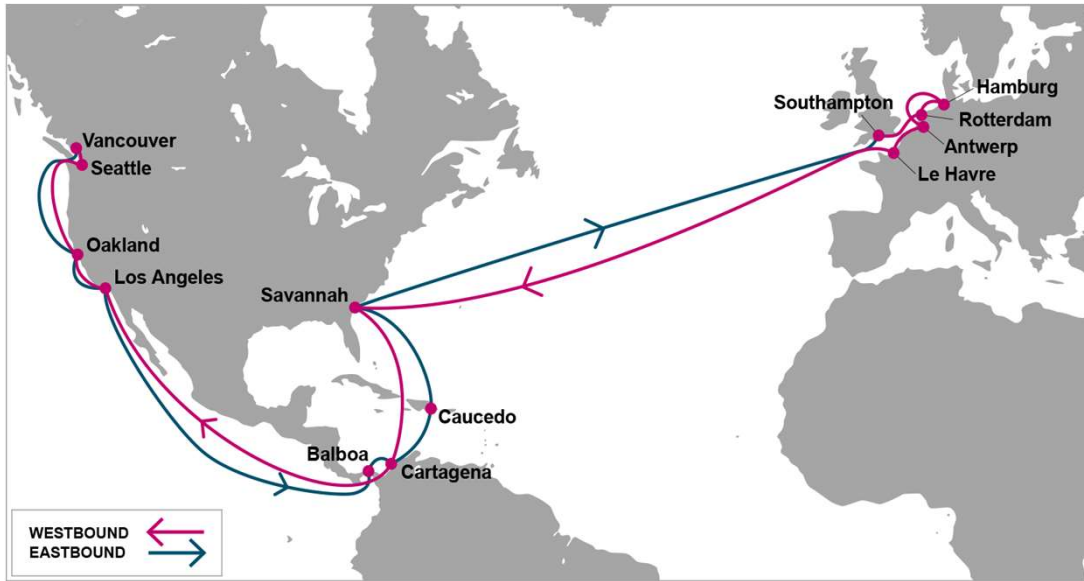

AL5: Atlantic 5

KEY TRANSIT TABLE

W/B	SAV	CTG	BLB	LAX	OAK	SEA	VAN	E/B	BLB	CTG	CAU	SAV	SOU	LEH	RTM	HAM	ANR
SOU	16	21	23	31	33	37	39	SEA	15	18	20	25	38	40	41	43	46
LEH	15	20	22	30	32	36	38	VAN	14	17	19	24	37	39	40	42	45
RTM	13	18	20	28	30	34	36	OAK	11	14	16	21	34	36	37	39	42
HAM	11	16	18	26	28	32	34	LGB	9	12	14	19	32	34	35	37	40
ANR	9	14	16	24	26	30	32	BLB		3	5	10	23	25	26	28	31
								CTG			2	7	20	22	23	25	28
								CAU				4	17	19	20	22	25
								SAV					12	14	15	17	20

KEY TRANSIT TABLE - UNLOCODE PORT NAME & COUNTRY NAME

PORT ROTATION

(Terminals are subject to change)

ORIGIN	ETA/ETD	TERMINAL
Southampton	MON/TUE	DP World Southampton Container Terminal
Le Havre	WED/WED	Le Havre North Terminals-Quais de l'Atlantique
Rotterdam	THU/FRI	ECT Delta Terminals
Hamburg	SAT/SUN	HHLA Container Terminal Altenwerder
Antwerp	TUE/TUE	PSA Antwerp
Savannah	THU/FRI	Garden City Terminal
Cartagena	TUE/WED	SPRC Sociedade Portuaria de Cartagena
Balboa	THU/FRI	Panama Ports Company
Los Angeles	FRI/FRI	West Basin Container Terminal
Oakland	SUN/MON	Oakland International container Terminal
Seattle	THU/FRI	T18 -SSA MARINE TERMINAL
Vancouver	SAT/SAT	3891 Deltaport GCT
Oakland	TUE/TUE	Oakland International container Terminal
Long Beach	WED/THU	International Transportation Services
Balboa	SAT/SAT	Panama Ports Company
Cartagena	TUE/TUE	SPRC Sociedade Portuaria de Cartagena
Cucedo	THU/FRI	DPW Cucedo Terminal
Savannah	TUE/WED	Garden City Terminal
Southampton	MON/TUE	DP World Southampton Container Terminal

Turnaround days: 77

Weekly/Fixed Day Service

Last update : 18-May-2019