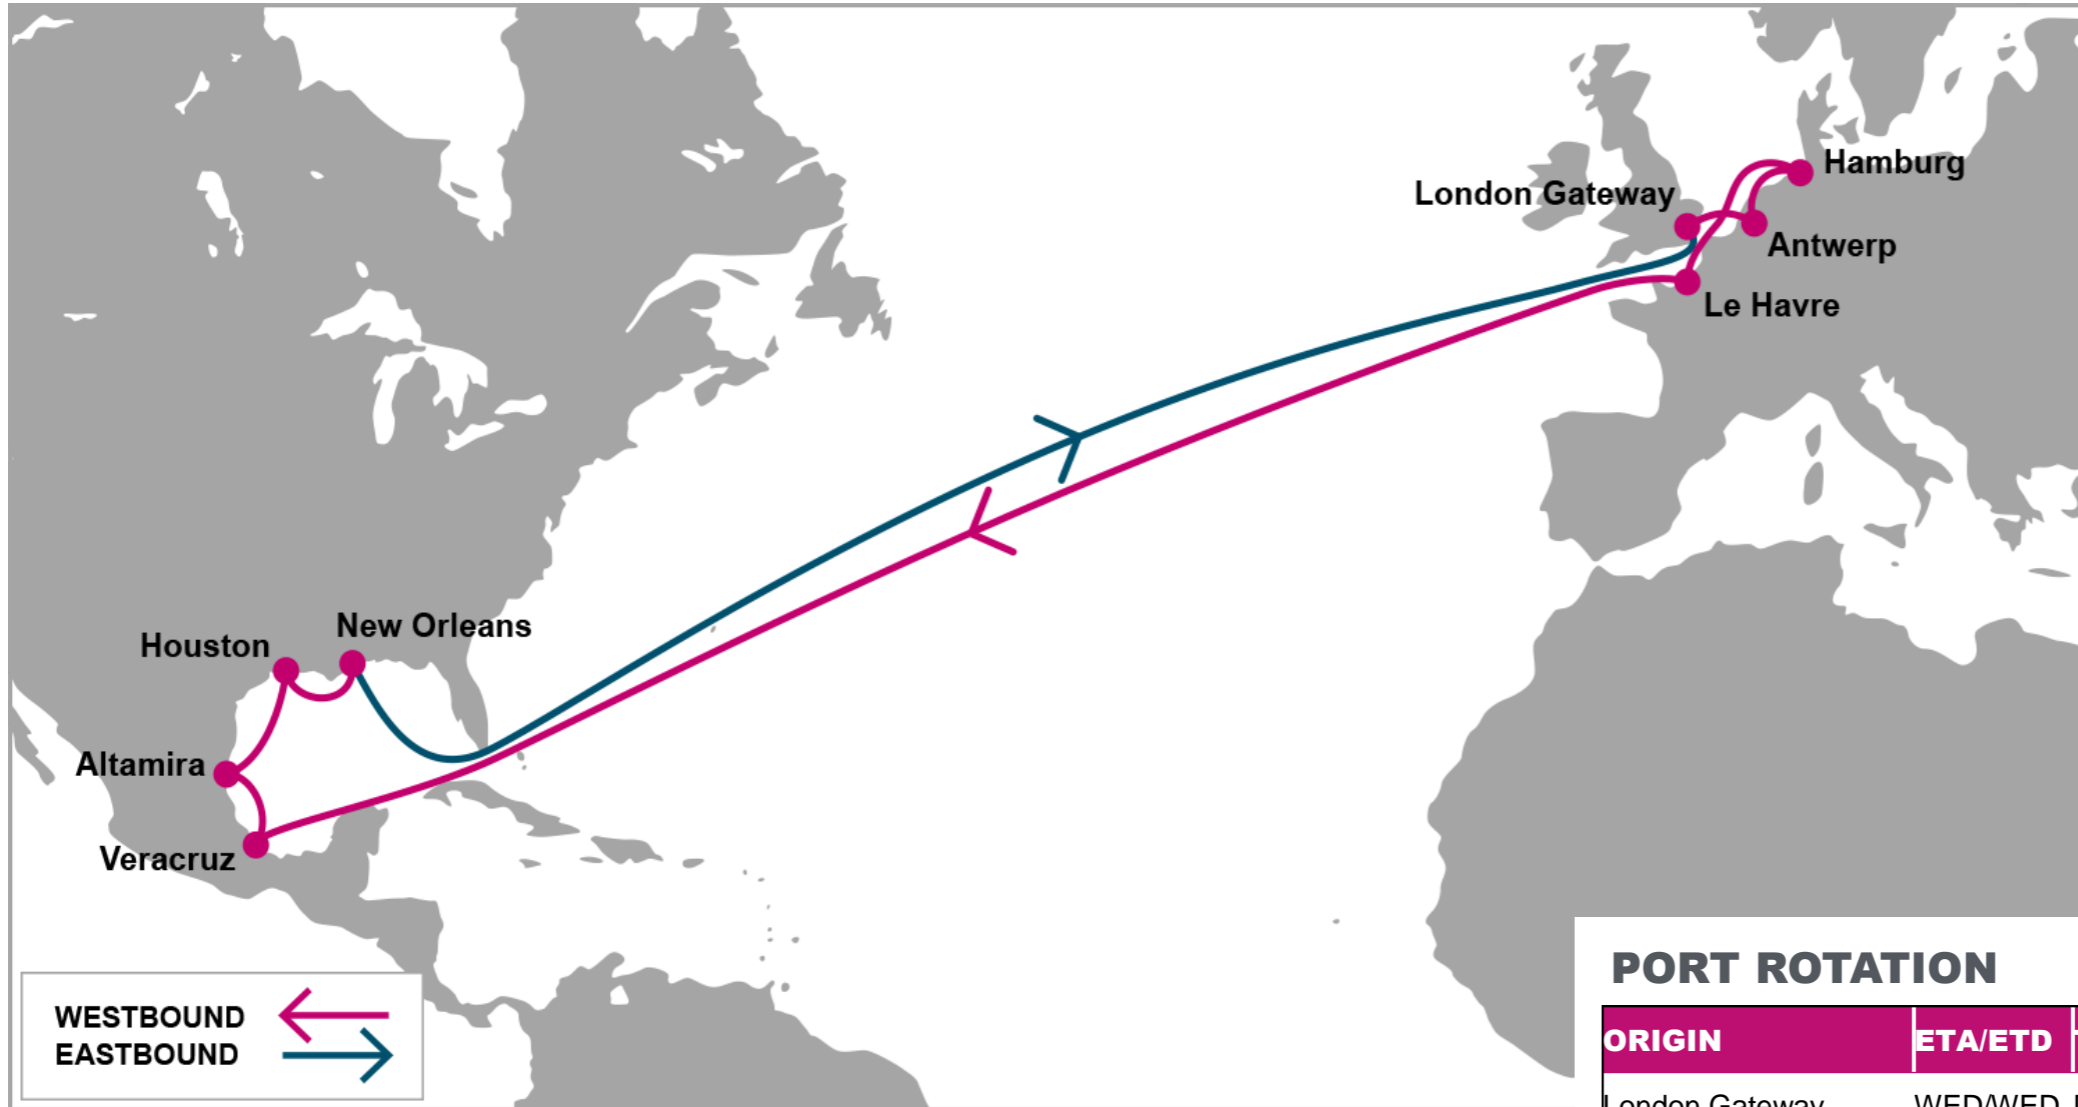

For more information, please click [here](#)

W/B	VER	ATM	HOU	MSY	E/B	LGP	ANR	HAM	LEH
LGP	22	24	28	31	VER	19	21	24	26
ANR	19	21	25	28	ATM	24	26	29	31
HAM	16	18	22	25	HOU	20	22	25	27
LEH	14	16	20	23	MSY	17	19	22	24

PORT ROTATION

(Terminals are subject to change)

ORIGIN	ETA/ETD	TERMINAL
London Gateway	WED/WED	DP World London Gateway Port
Antwerp	FRI/SAT	PSA Europe Terminal
Hamburg	MON/TUE	Container Terminal Altenwerder (CTA)
Le Havre	WED/THU	North Terminals - Quais de l'Atlantique (CNMP)
Veracruz	THU/FRI	Internaconal de Contenedores Asociados de Veracruz
Altamira	SAT/SUN	Infraestructura Portuaria Mexicana (IPM)
Houston	WED/THU	Barbours Cut Terminal (BCT)
New Orleans	SAT/SUN	Ports America
London Gateway	WED/WED	DP World London Gateway Port
Turnaround days:		42

KEY TRANSIT TABLE - UNLOCODE PORT NAME & COUNTRY NAME

LGP: London Gateway, UK | ANR: Antwerp, Belgium | HAM: Hamburg, Germany | TUX: Tuxpan, Mexico | VER: Veracruz, Mexico | ATM: Altamira, Mexico | HOU: Houston, USA | MSY: New Orleans, USA

NOTE: Transit times and port rotation are as of now and subject to change