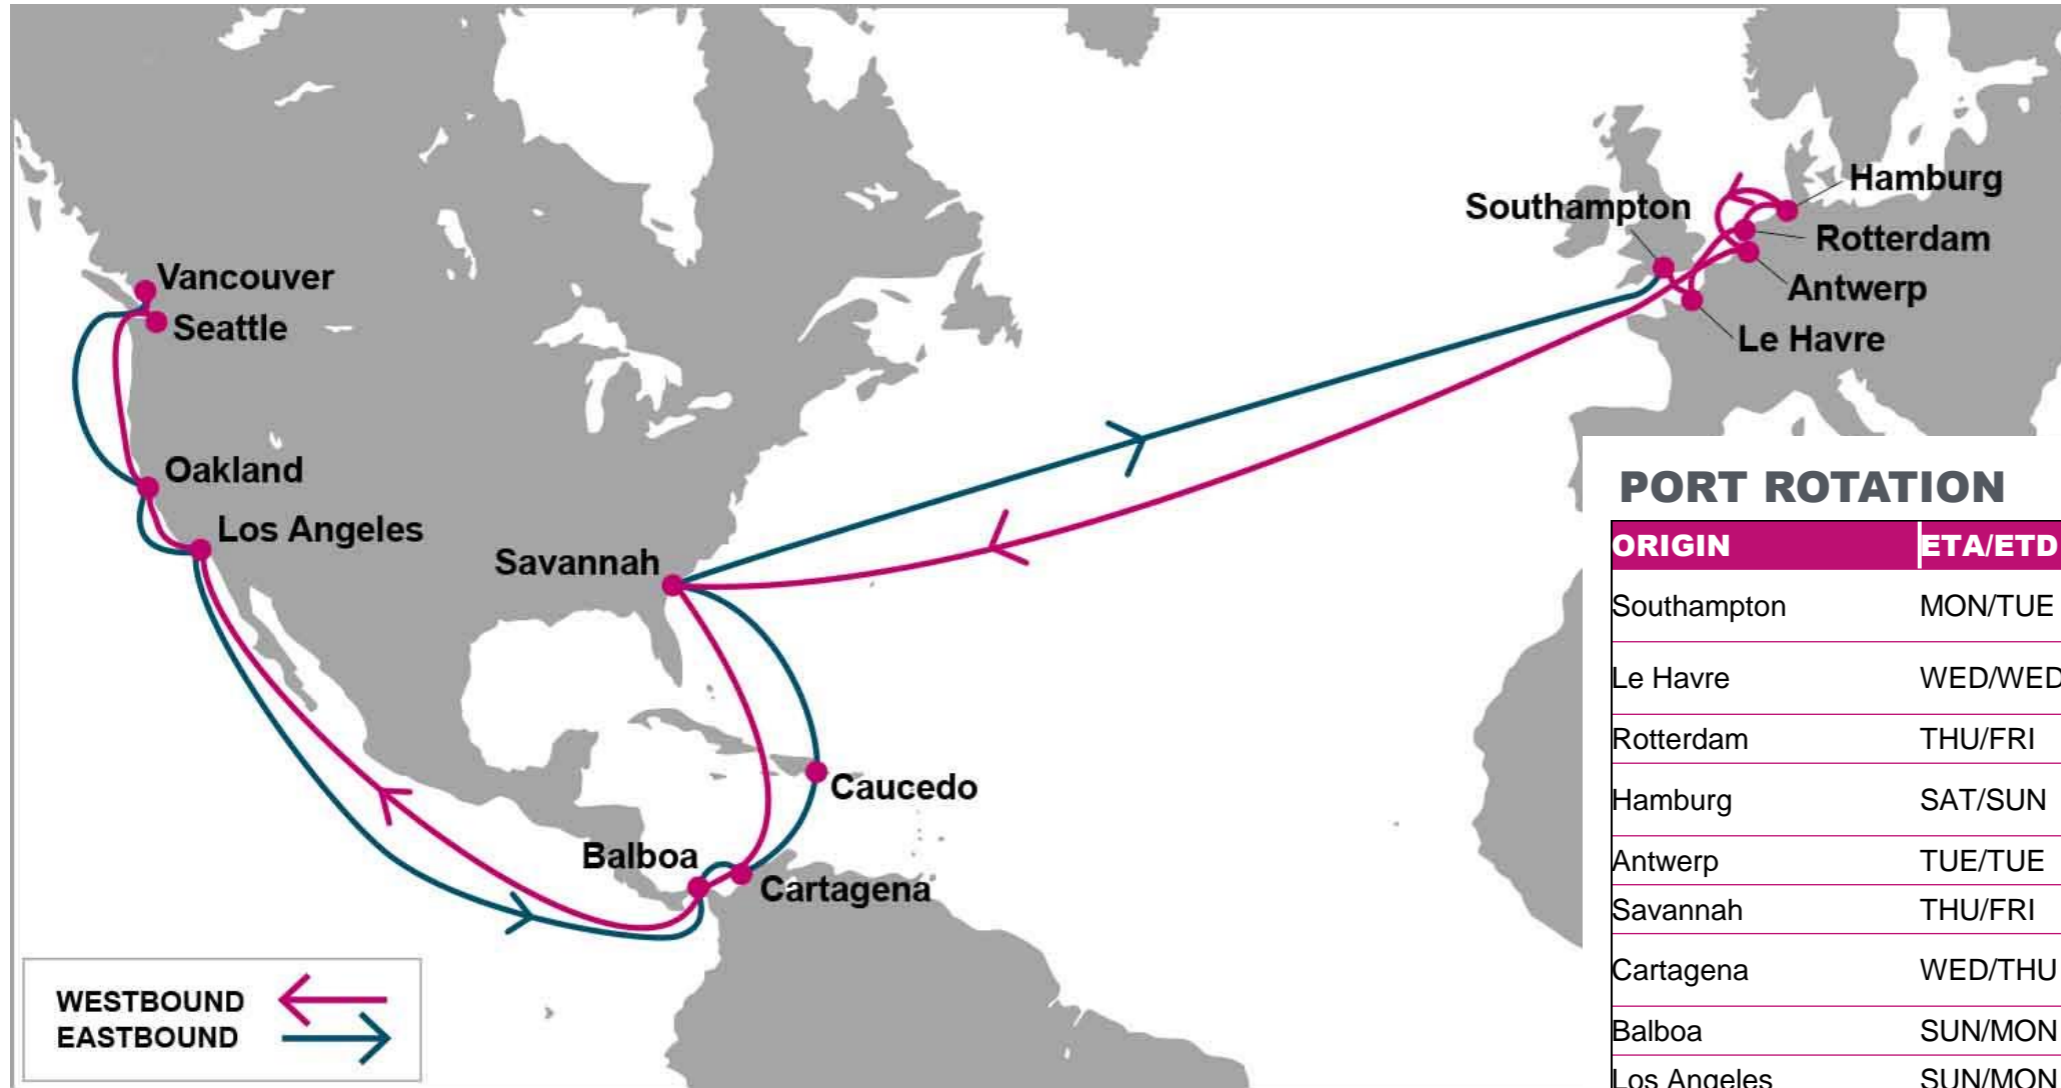

For more information, please click [here](#)

PORT ROTATION

(Terminals are subject to change)

ORIGIN	ETA/ETD	TERMINAL
Southampton	MON/TUE	DP World Southampton Container Terminal (SCT)
Le Havre	WED/WED	North Terminals - Quais de l'Atlantique (CNMP)
Rotterdam	THU/FRI	ECT Delta Terminal
Hamburg	SAT/SUN	Container Terminal Altenwerder (CTA)
Antwerp	TUE/TUE	PSA Europe Terminal
Savannah	THU/FRI	Garden City Terminal
Cartagena	WED/THU	Terminal De Contenedores De Cartagena (Contecar)
Balboa	SUN/MON	PSA Panama International Terminal
Los Angeles	SUN/MON	TraPac
Oakland	TUE/WED	Oakland International container Terminal (OICT)
Seattle	SAT/SUN	SSA Seattle T-18
Vancouver	MON/TUE	DP World Fraser Surrey
Oakland	THU/THU	Oakland International container Terminal (OICT)
Los Angeles	FRI/SAT	TraPac
Balboa	SAT/SAT	PSA Panama International Terminal
Cartagena	TUE/TUE	Sociedad Portuaria Regional de Cartagena (SPRC)
Caucedo	THU/FRI	DP World Caucedo
Savannah	TUE/WED	Garden City Terminal
Southampton	MON/TUE	DP World Southampton Container Terminal (SCT)

Turnaround days: 77

W/B	SAV	CTG	BLB	LAX	OAK	SEA	VAN	E/B	BLB	CTG	CAU	SAV	SOU	LEH	RTM	HAM	ANR
SOU	16	22	26	33	35	39	41	SEA	12	15	17	21	36	38	39	41	44
LEH	15	21	25	32	34	38	40	VAN	10	13	15	19	34	36	37	39	42
RTM	13	19	23	30	32	36	38	OAK	8	11	13	17	32	34	35	37	40
HAM	11	17	21	28	30	34	36	LGB	7	10	12	16	30	32	33	35	38
ANR	9	15	19	26	28	32	34	BLB		3	5	9	23	25	26	28	31
								CTG			2	6	20	22	23	25	28
								CAU				4	17	19	20	22	25
								SAV					12	14	15	17	20

KEY TRANSIT TABLE - UNLOCODE PORT NAME & COUNTRY NAME
SOU: Southampton, UK | **RTM**: Rotterdam, Netherland | **HAM**: Hamburg, Germany | **ANR**: Antwerp, Belgium | **LEH**: Le Havre, France | **SEA**: Seattle, USA | **VAN**: Vancouver, Canada | **OAK**: Oakland, USA | **LAX**: Los Angeles, USA | **LGB**: Long Beach, USA | **BLB**: Balboa, Panama | **CTG**: Cartagena, Colombia | **CAU**: Caucedo, Dominican Republic | **SAV**: Savannah, USA

NOTE: Transit times and port rotation are as of now and subject to change