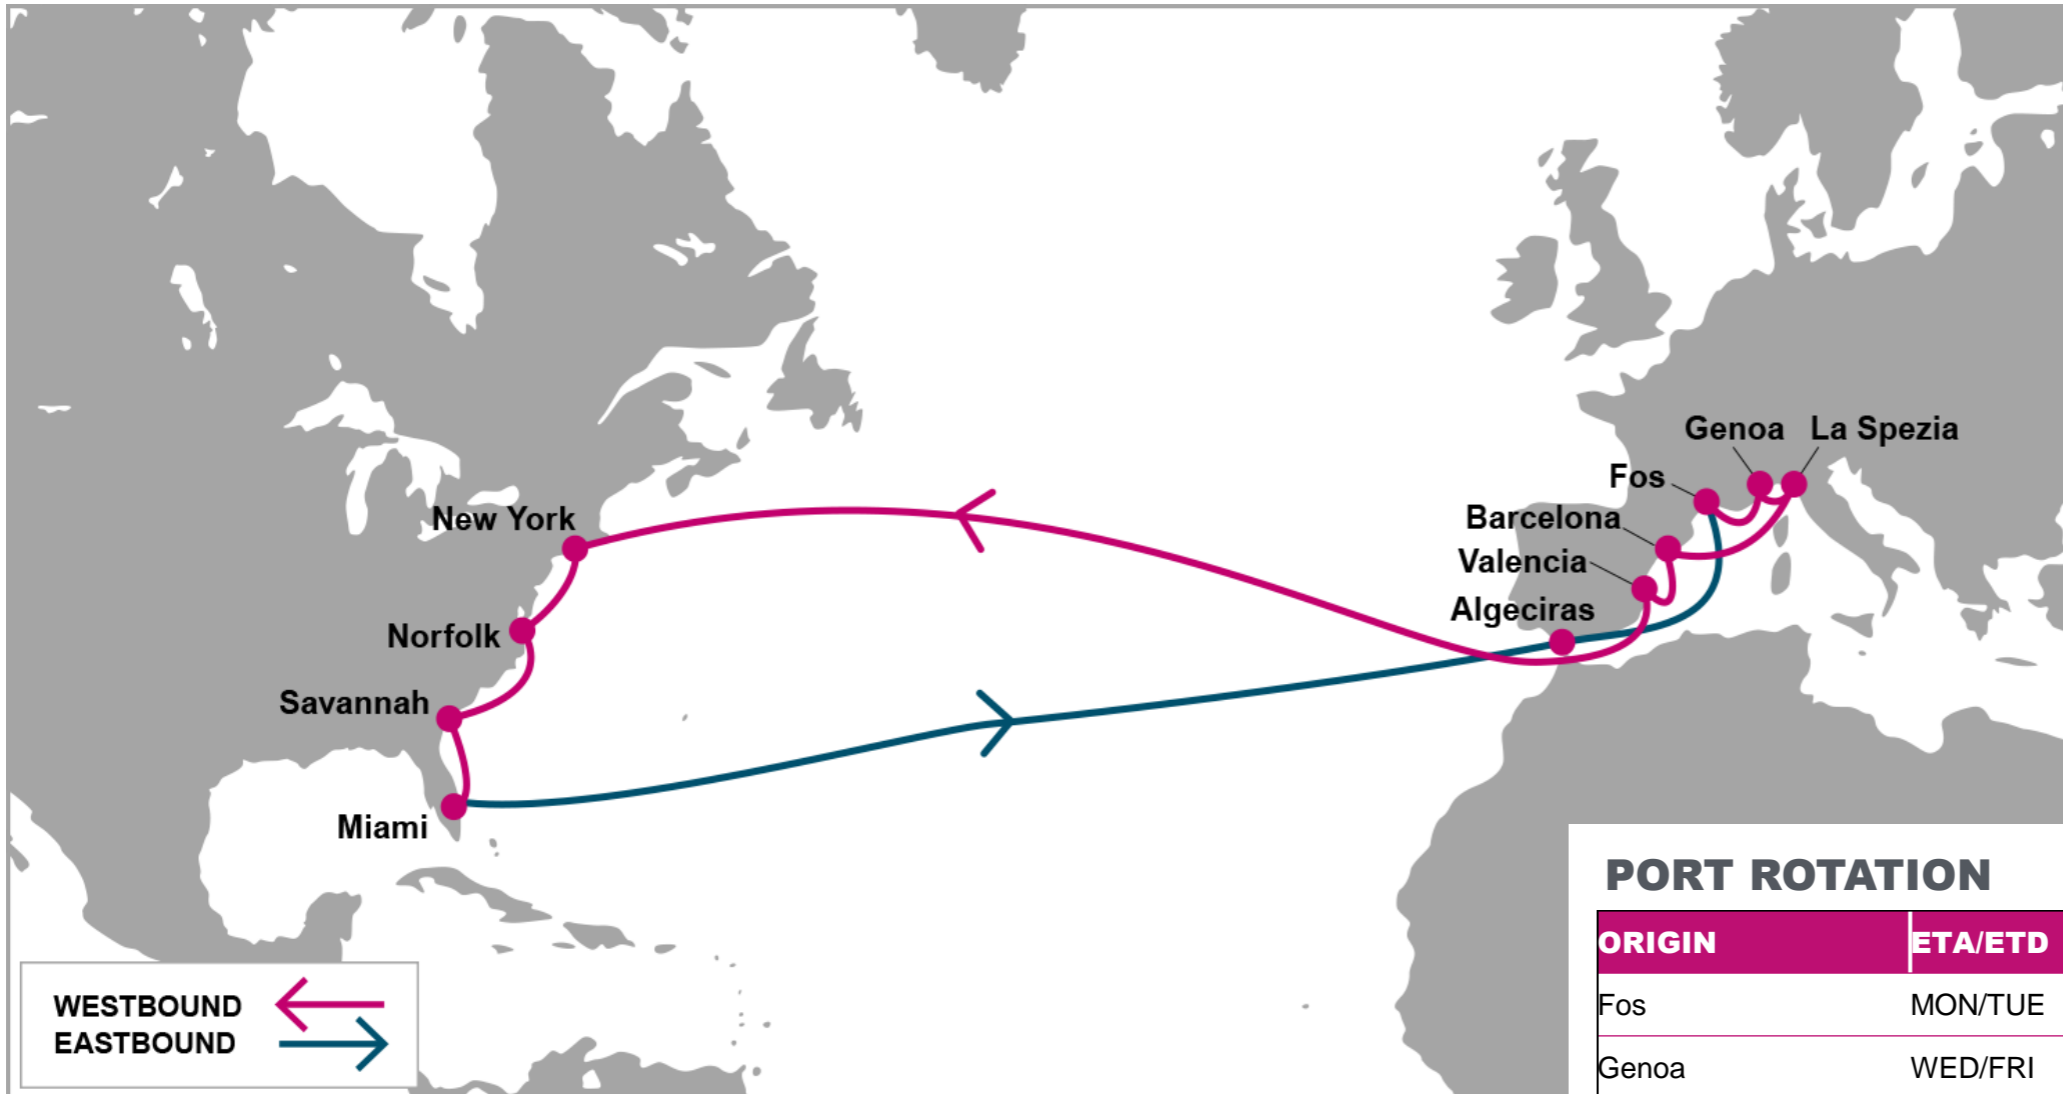

For more information, please click [here](#)

PORT ROTATION

(Terminals are subject to change)

ORIGIN	ETA/ETD	TERMINAL
Fos	MON/TUE	Eurofos
Genoa	WED/FRI	PSA Genoa (former VTE)
La Spezia	SAT/SUN	La Spezia Container Terminal (LSCT)
Barcelona	TUE/WED	APM Terminals Barcelona
Valencia	WED/THU	Noatum Container Terminal
New York	SUN/TUE	Maher Terminals
Norfolk	WED/THU	Norfolk International Terminal (NIT)
Savannah	SAT/SUN	Garden City Terminal
Miami	MON/TUE	South Florida Container Terminal (SFCT)
Algeciras	FRI/SAT	Total Terminal International (TTI)
Fos	MON/TUE	Eurofos
Turnaround days: 42		

W/B	NYC	ORF	SAV	MIA	E/B	ALG	FOS	GOA	SPE	BCN	VLC
FOS	19	22	25	27	NYC	18	21	22	25	28	29
GOA	16	19	22	24	ORF	16	19	20	23	26	27
SPE	14	17	20	22	SAV	13	16	17	20	23	24
BCN	11	14	17	19	MIA	11	14	15	18	21	22
VLC	10	13	16	18							

KEY TRANSIT TABLE - UNLOCODE PORT NAME & COUNTRY NAME

FOS: Fos, France | GOA: Genoa, Italy | SPE: La Spezia, Italy | BCN: Barcelona, Spain | VLC: Valencia, Spain | NYC: New York, USA | ORF: Norfolk, USA | SAV: Savannah, USA | MIA: Miami, USA | ALG: Algeciras, Spain

NOTE: Transit times and port rotation are as of now and subject to change