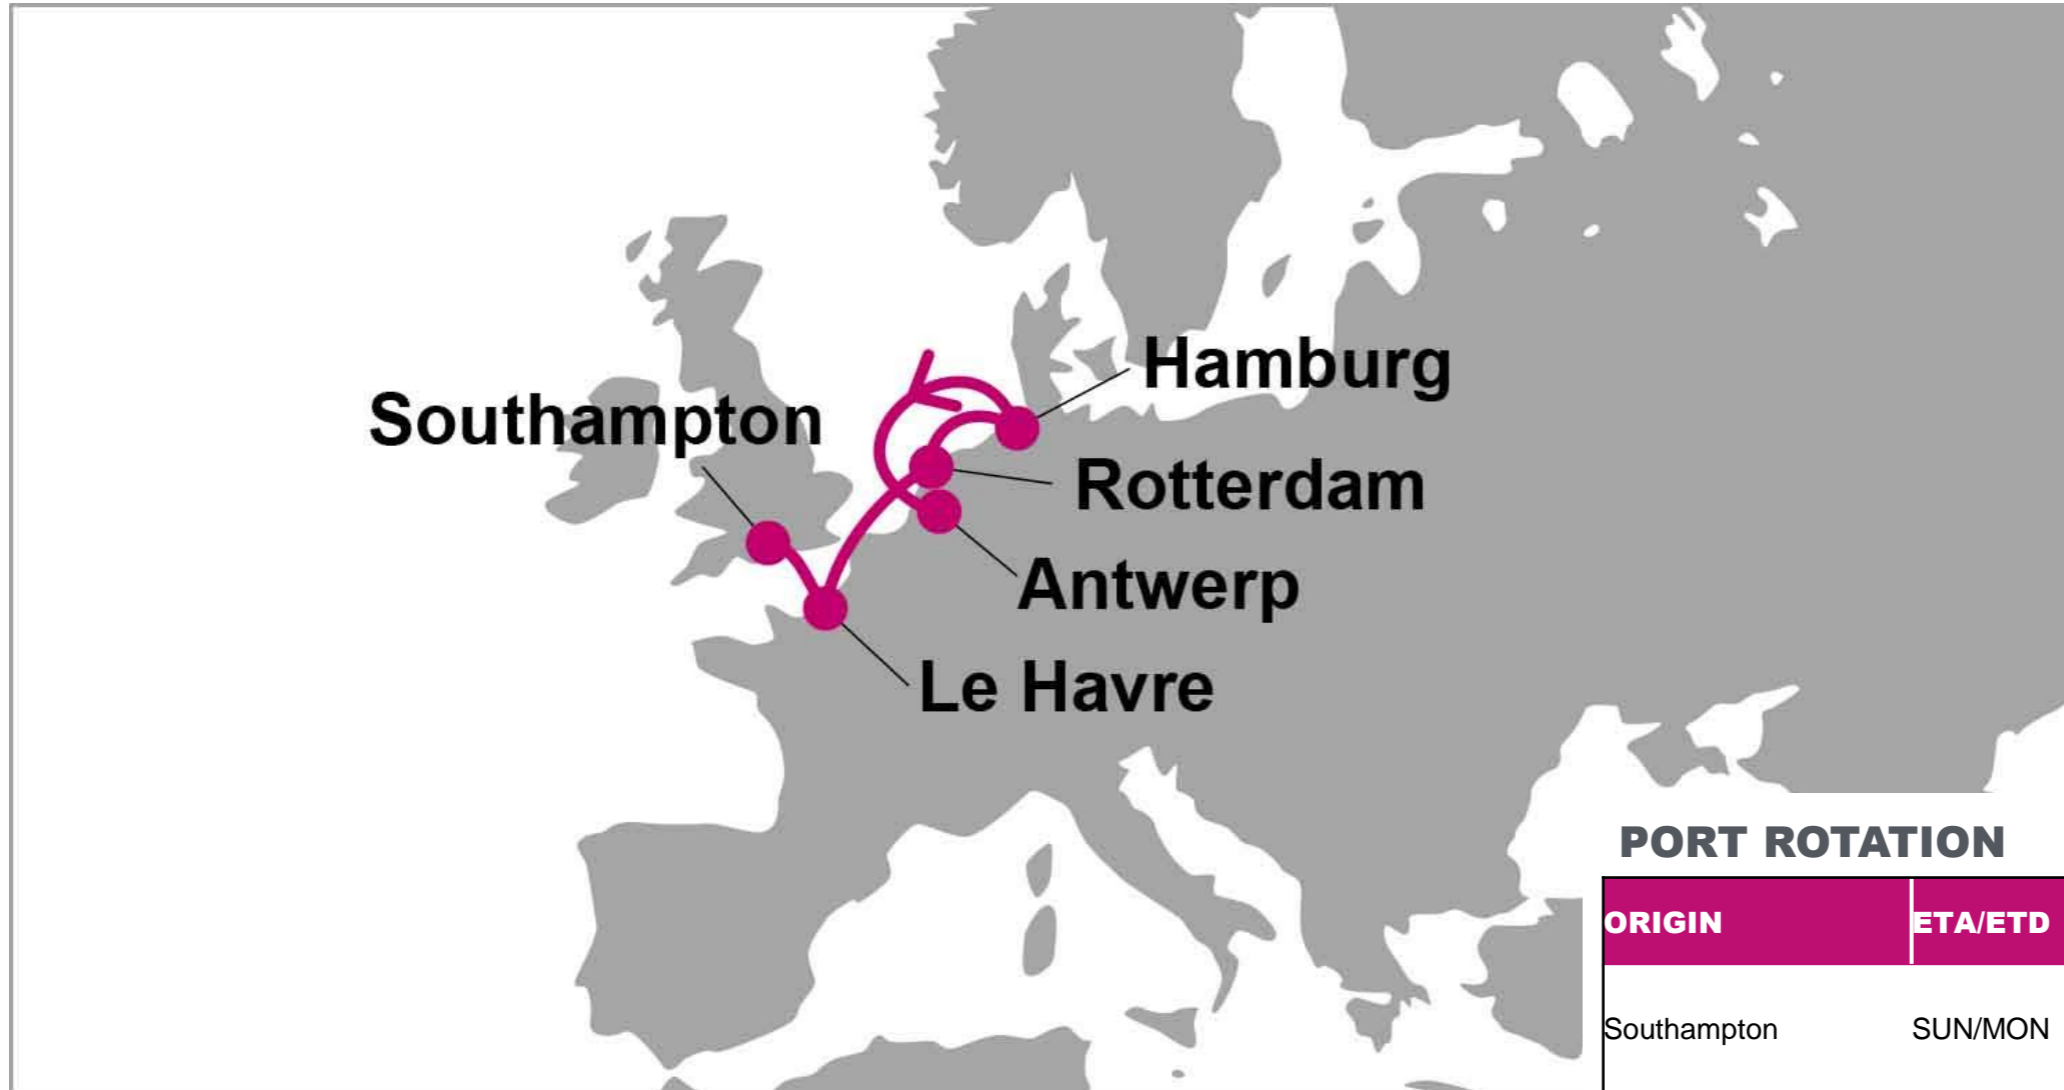

For more information, please click [here](#)

PORT ROTATION

(Terminals are subject to change)

ORIGIN	ETA/ETD	TERMINAL
Southampton	SUN/MON	DP World Southampton Container Terminal (SCT)
Le Havre	WED/WED	North Terminals - Quais de l'Atlantique (CNMP)
Rotterdam	THU/FRI	ECT Delta Terminal
Hamburg	SAT/SUN	Container Terminal Altenwerder (CTA)
Antwerp	TUE/TUE	PSA Europe Terminal

FM/TO	LEH	RTM	HAM	ANR
SOU	3	4	6	9

KEY TRANSIT TABLE - UNLOCODE PORT NAME & COUNTRY NAME

SOU: Southampton, UK | **RTM:** Rotterdam, Netherland | **HAM:** Hamburg, Germany | **ANR:** Antwerp, Belgium | **LEH:** Le Havre, France

NOTE: Transit times and port rotation are as of now and subject to change