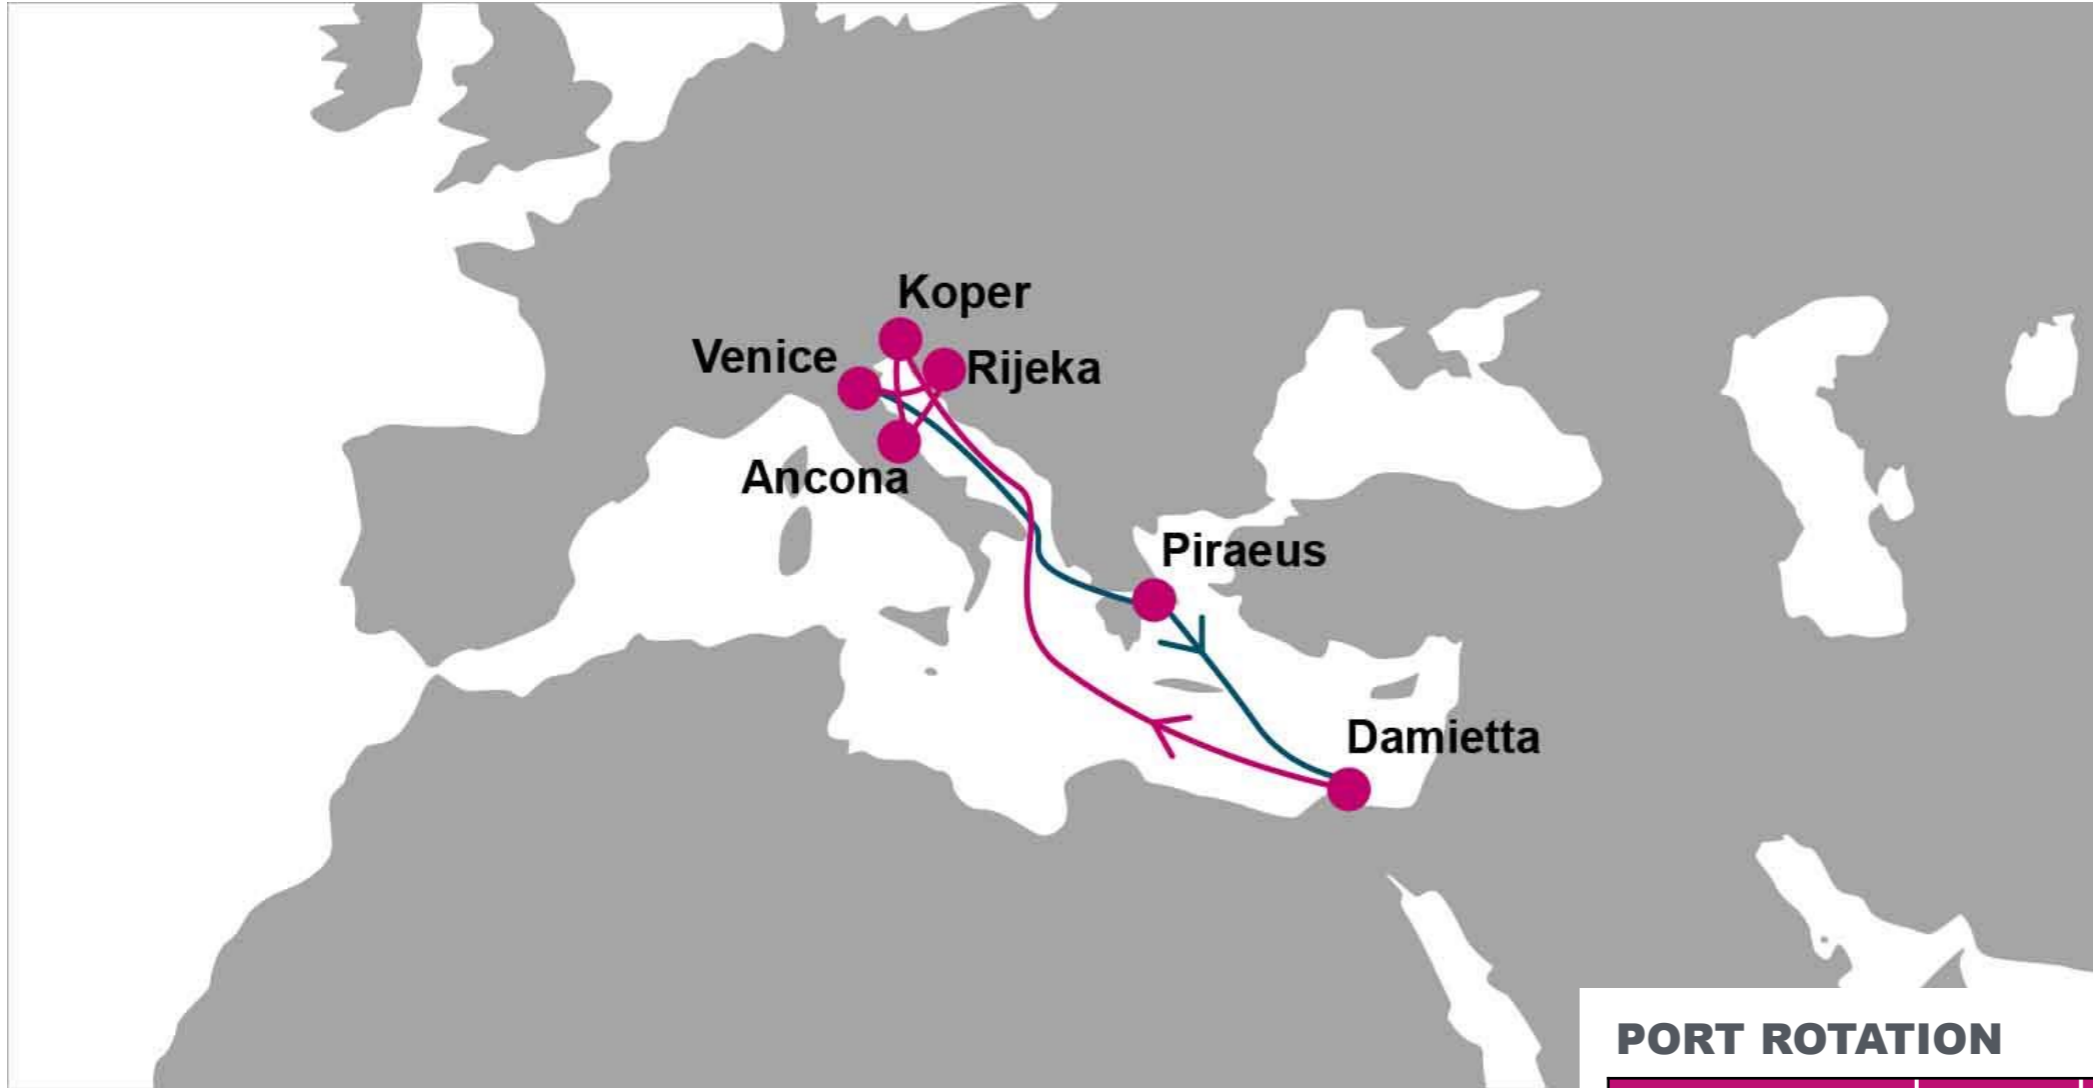

KEY TRANSIT TABLE - UNLOCODE PORT NAME & COUNTRY NAME

GDY: Gdynia, Poland | **HAM:** Hamburg, Denmark

NOTE: Transit times and port rotation are as of now and subject to change

For more information, please click [here](#)

FM/TO	LEH	RTM	HAM	ANR
SOU	3	4	6	9

KEY TRANSIT TABLE - UNLOCODE PORT NAME & COUNTRY NAME

SOU: Southampton, UK | **RTM:** Rotterdam, Netherland | **HAM:** Hamburg, Germany | **ANR:** Antwerp, Belgium | **LEH:** Le Havre, France

KEY TRANSIT TABLE - UNLOCODE PORT NAME & COUNTRY NAME

ANR: Antwerp, Belgium | **HAM:** Hamburg, Germany | **LGP:** London Gateway, UK |

NOTE: Transit times and port rotation are as of now and subject to change

FM/TO	SOU	LEH	HAM	FM/TO	RTM
RTM	5	10	12	SOU	10
				LEH	6
				HAM	2

KEY TRANSIT TABLE - UNLOCODE PORT NAME & COUNTRY NAME

SOU: Southampton, UK | **LEH:** Le Havre, France | **HAM:** Hamburg, Germany | **RTM:** Rotterdam, Netherland |