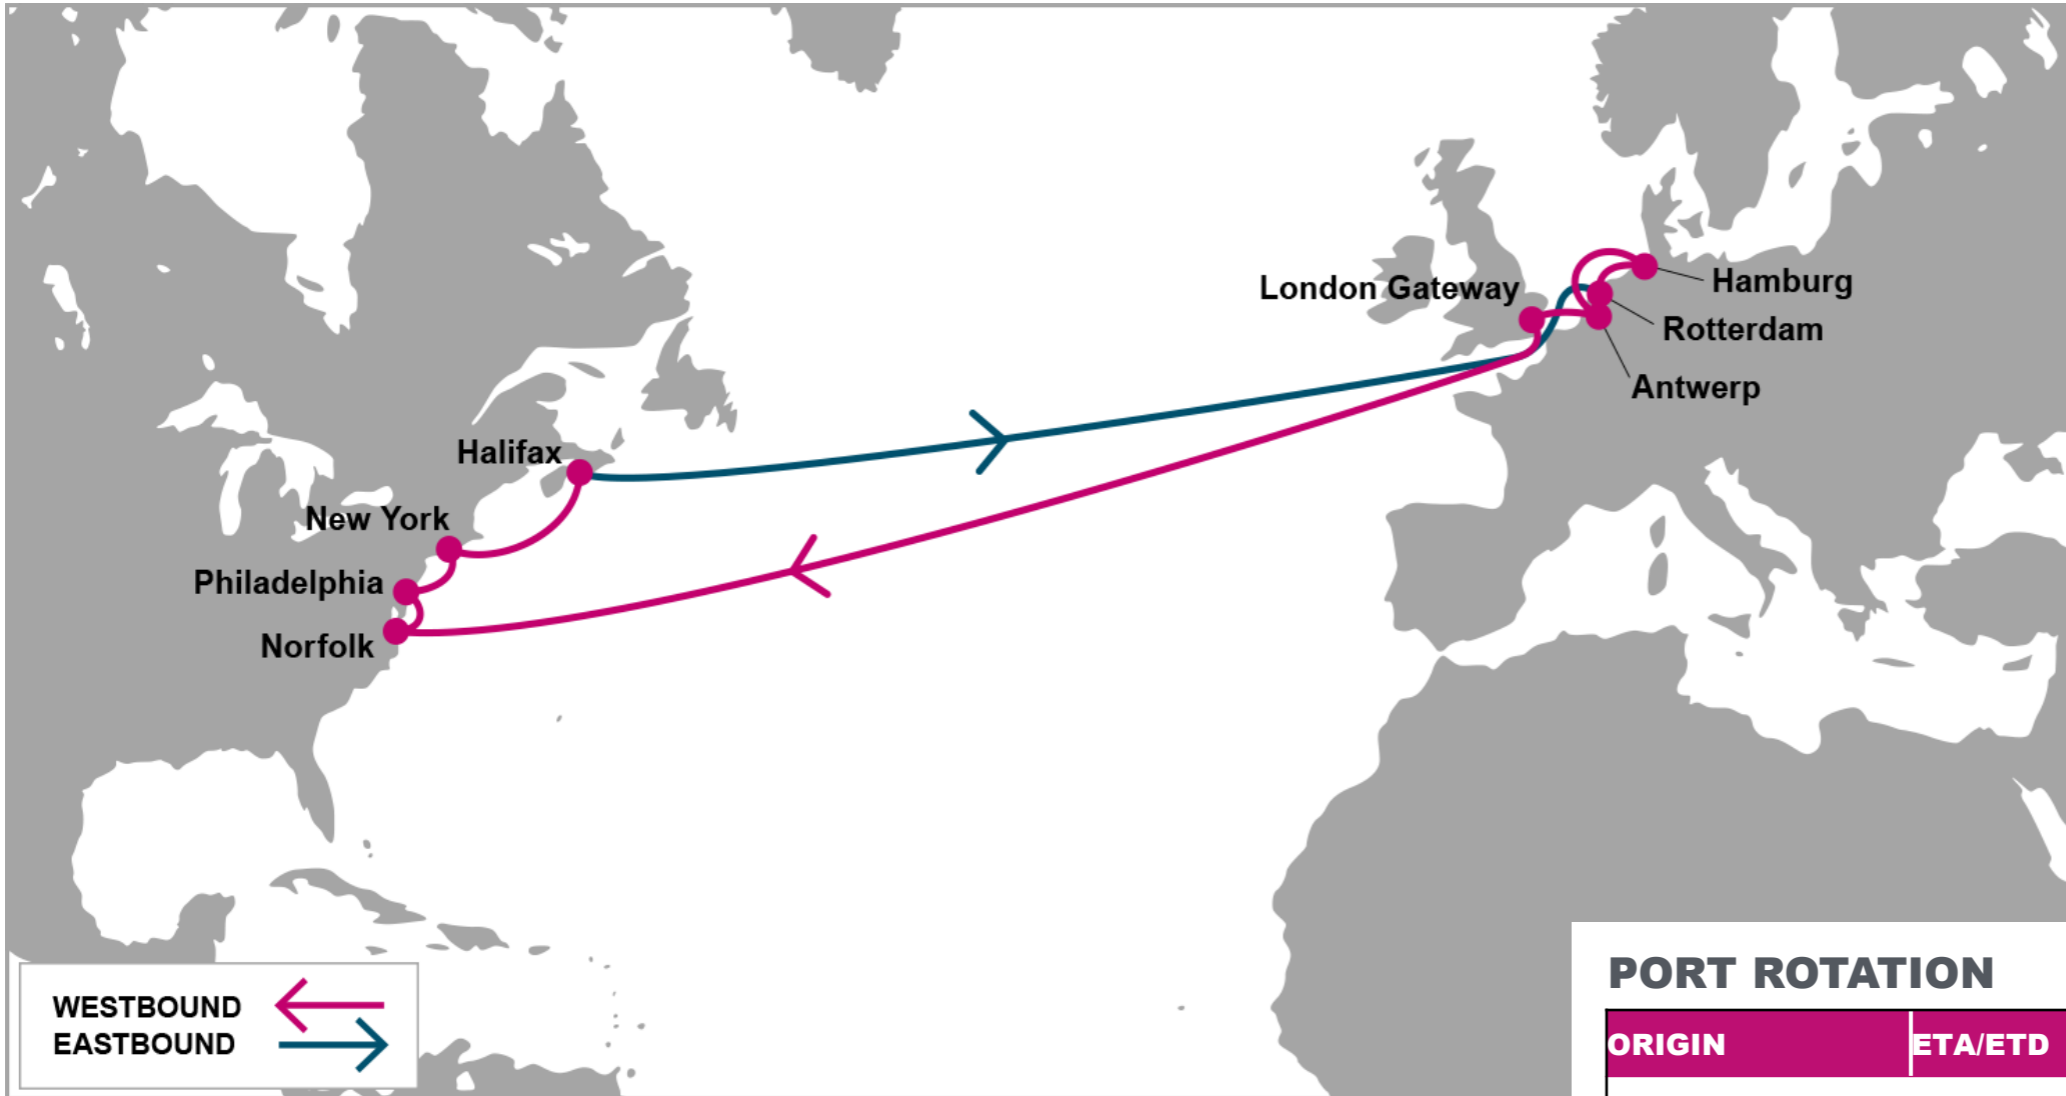

For more information, please click [here](#)

W/B	ORF	PHL	NYC	HAL	E/B	RTM	HAM	ANR	LGP
RTM	16	18	20	23	ORF	17	19	22	24
HAM	14	16	18	21	PHL	15	17	20	22
ANR	11	13	15	18	NYC	13	15	18	20
LGP	10	12	14	17	HAL	11	13	16	18

PORT ROTATION

(Terminals are subject to change)

ORIGIN	ETA/ETD	TERMINAL
Rotterdam	FRI/SAT	ECT Delta Terminal
Hamburg	SUN/MON	Container Terminal Altenwerder (CTA)
Antwerp	WED/THU	PSA Europe Terminal
London Gateway	FRI/FRI	DP World London Gateway Port
Norfolk	MON/TUE	Norfolk International Terminal (NIT)
Philadelphia	WED/THU	Packer Avenue Marine Terminal
New York	FRI/SAT	GCT New York
Halifax	MON/MON	Cerescorp Fairview Cove
Rotterdam	FRI/SAT	ECT Delta Terminal
Turnaround days: 35		

KEY TRANSIT TABLE - UNLOCODE PORT NAME & COUNTRY NAME

RTM: Rotterdam, Netherland | HAM: Hamburg, Germany | ANR: Antwerp, Belgium | LGP: London Gateway, UK | ORF: Norfolk, USA | PHL: Philadelphia, USA | NYC: New York, USA | HAL: Halifax, Canada

NOTE: Transit times and port rotation are as of now and subject to change