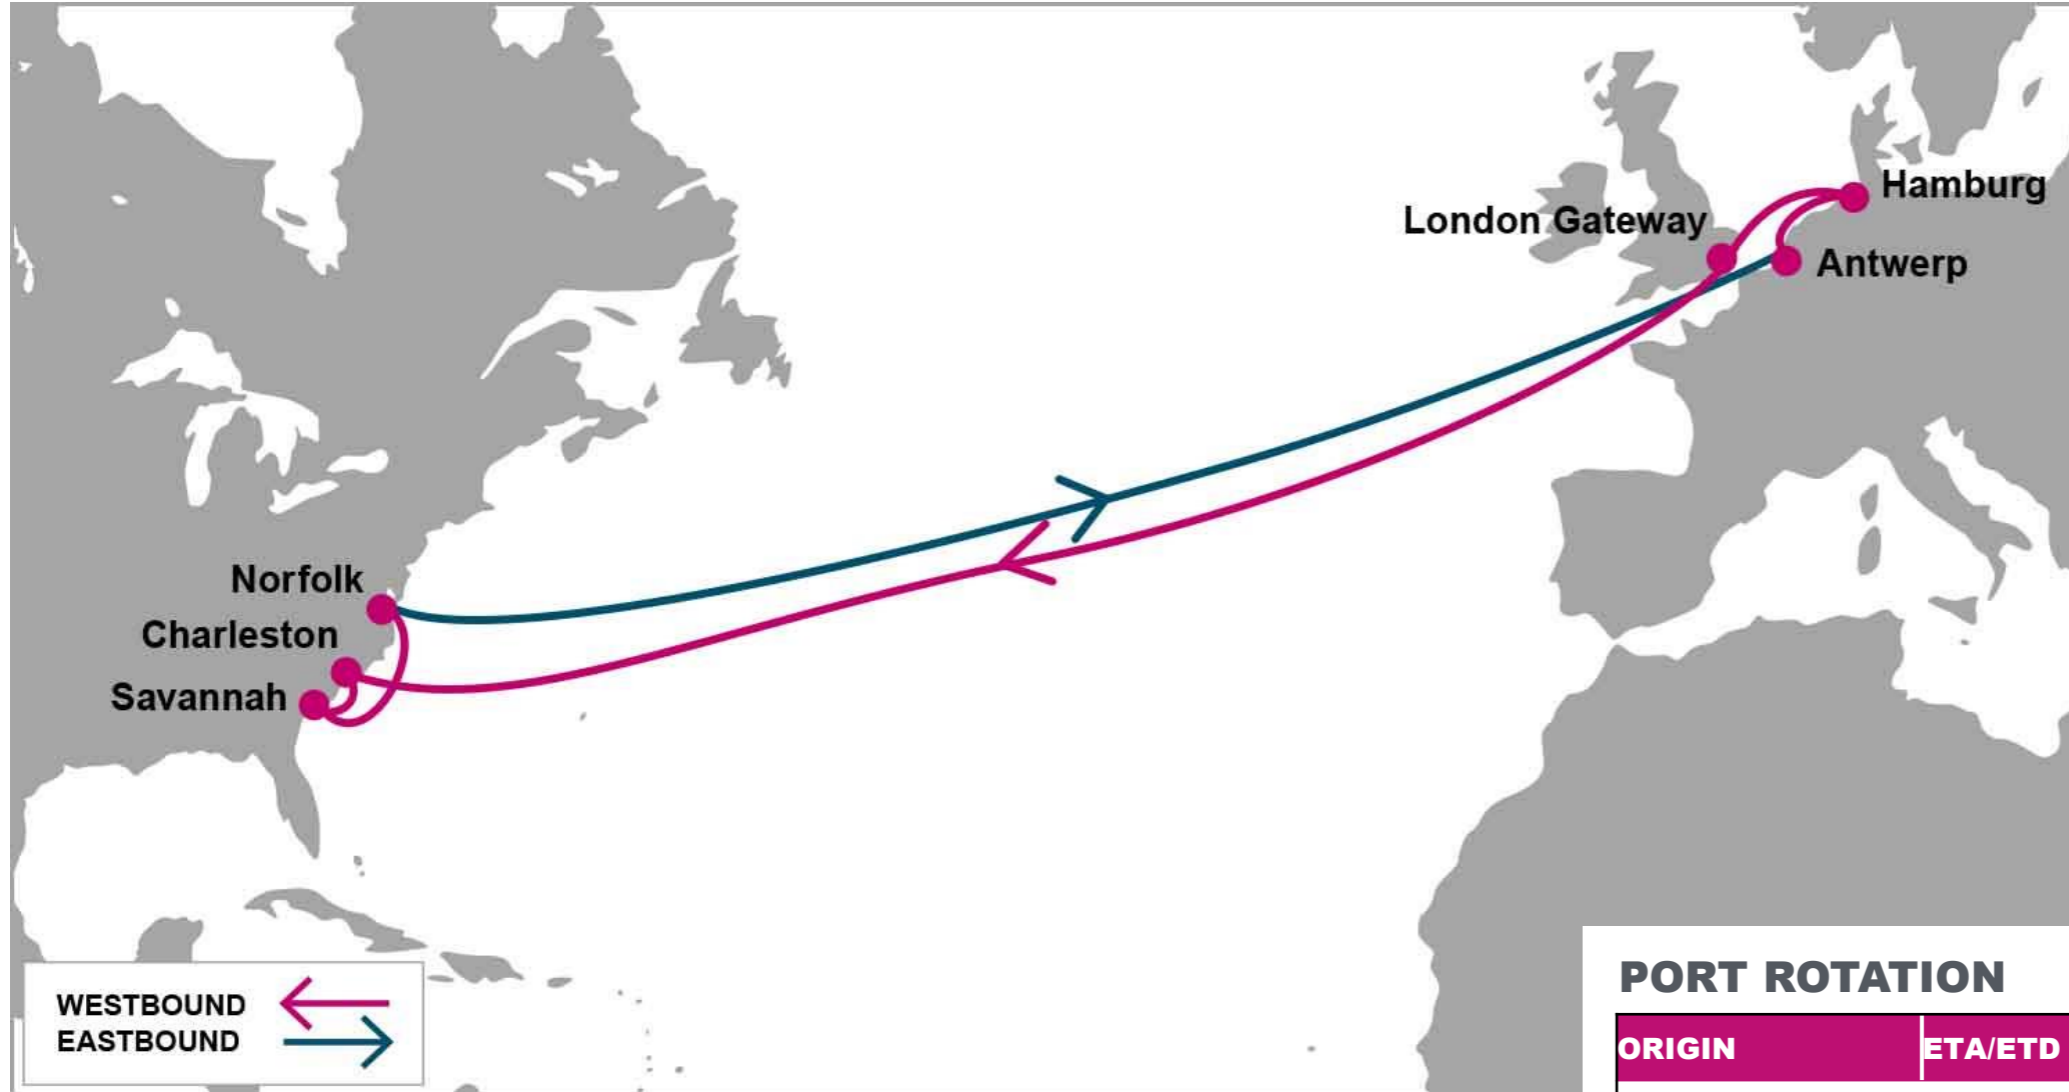

For more information, please click [here](#)

PORT ROTATION

(Terminals are subject to change)

ORIGIN	ETA/ETD	TERMINAL
Antwerp	THU/FRI	PSA Europe Terminal
Hamburg	SAT/SUN	Container Terminal Altenwerder (CTA)
London Gateway	TUE/TUE	DP World London Gateway Port
Charleston	FRI/SAT	Hugh K. Leatherman Terminal (HLT)
Savannah	SAT/SAT	Garden City Terminal
Norfolk	MON/TUE	Norfolk International Terminal (NIT)
Antwerp	THU/FRI	PSA Europe Terminal
Turnaround days: 35		

W/B	CHS	SAV	ORF	E/B	ANR	HAM	LGP
ANR	15	18	21	CHS	16	19	22
HAM	12	15	18	SAV	14	17	20
LGP	10	13	16	ORF	10	13	16

KEY TRANSIT TABLE - UNLOCODE PORT NAME & COUNTRY NAME

ANR: Antwerp, Belgium | **HAM:** Hamburg, Germany | **LGP:** London Gateway, UK | **CHS:** Charleston, USA | **SAV:** Savannah, USA | **ORF:** Norfolk, USA

NOTE: Transit times and port rotation are as of now and subject to change