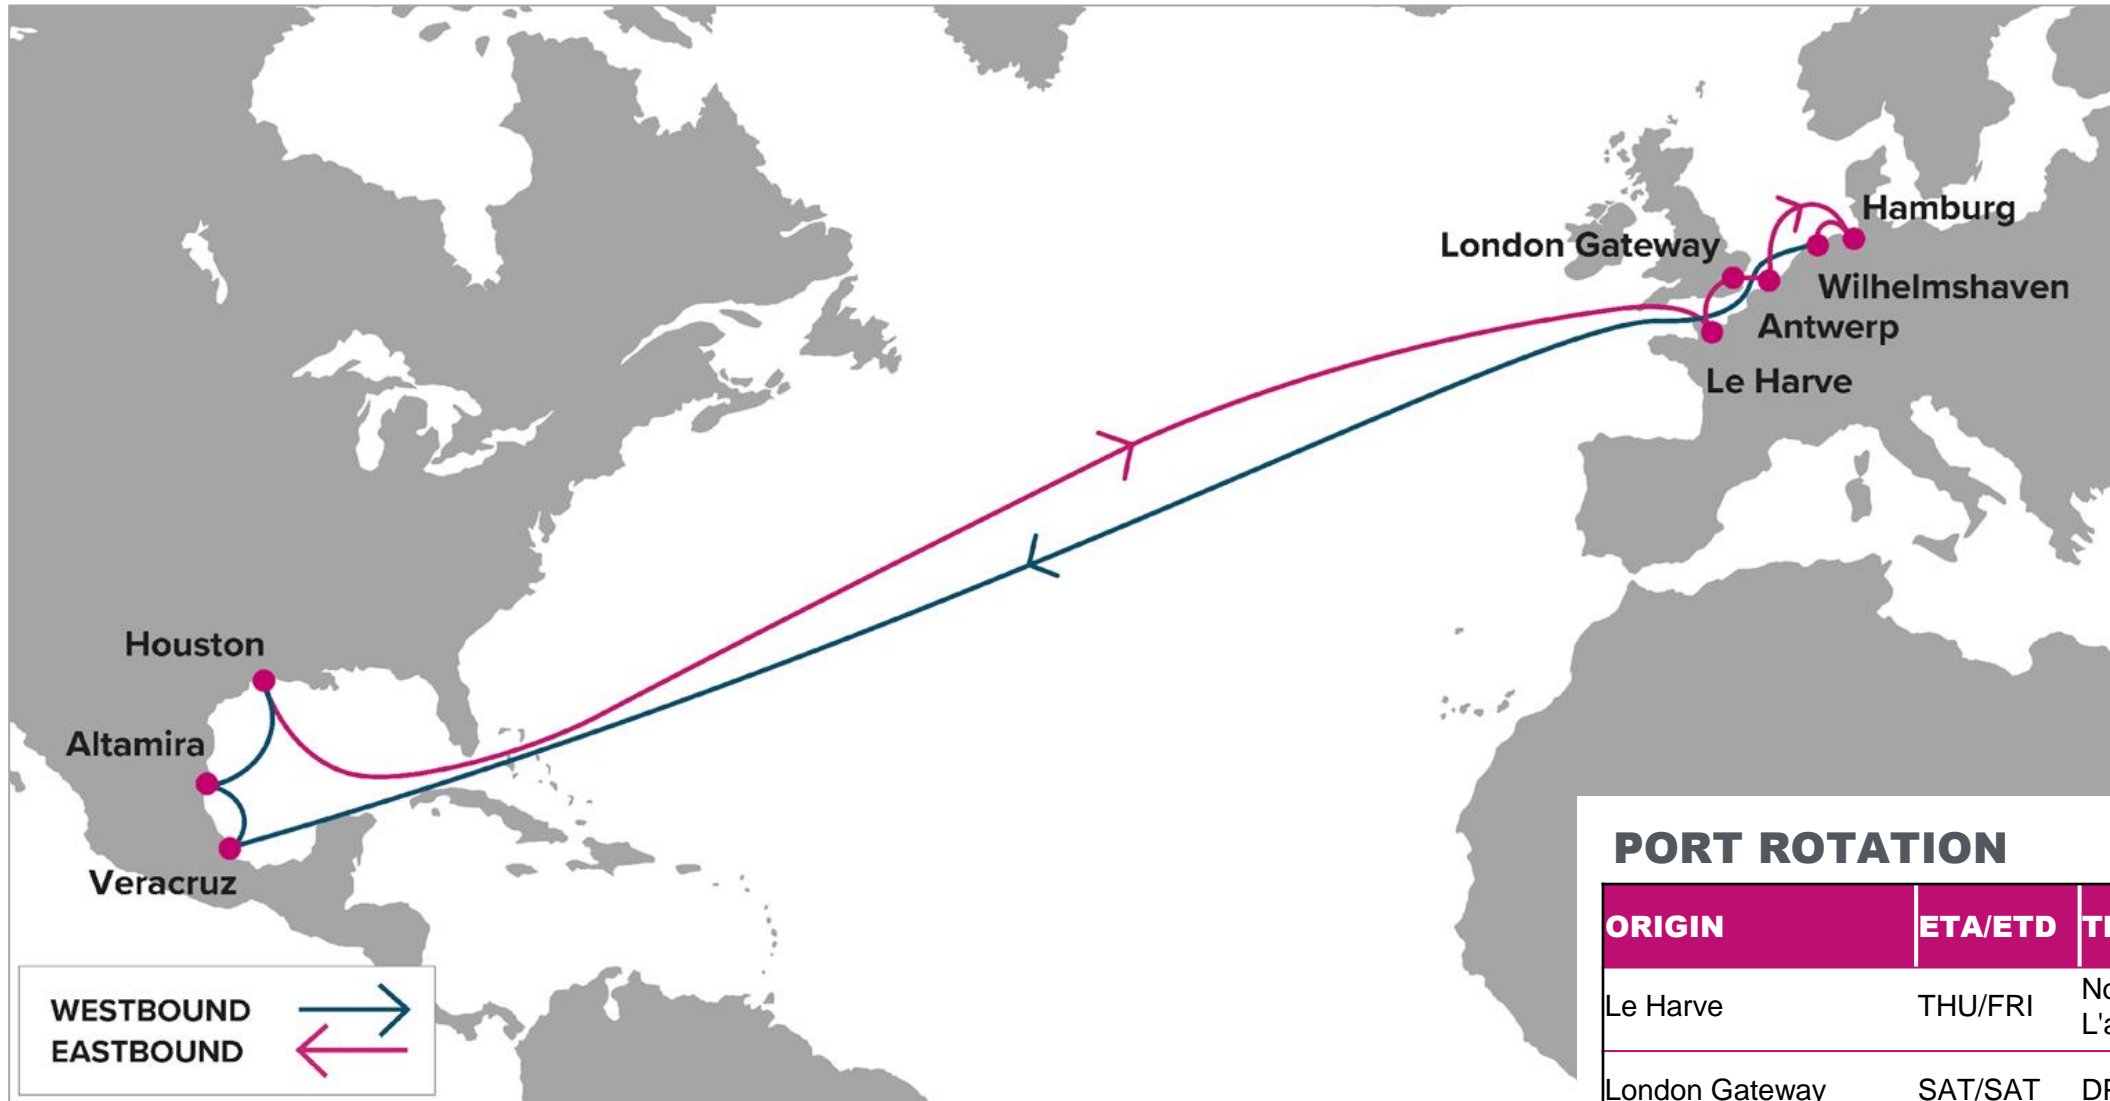

For more information, please click [here](#)

PORT ROTATION

(Terminals are subject to change)

ORIGIN	ETA/ETD	TERMINAL
Le Harve	THU/FRI	North Terminals - Quais De L'atlantique (CNMP)
London Gateway	SAT/SAT	DP World London Gateway
Antwerp	MON/TUE	PSA Antwerp Gateway
Hamburg	THU/FRI	Container Terminal Altenwerder (CTA)
Wilhelmshaven	FRI/SAT	Container Terminal Wilhelmshaven
Veracruz	THU/FRI	Internaconal De Contenedores Asociados De Veracruz
Altamira	SAT/SUN	Infraestructura Portuaria Mexicana (IPM)
Houston	THU/THU	Barbours Cut Terminal (BCT)
Le Harve	THU/FRI	North Terminals - Quais De L'atlantique (CNMP)
Turnaround days:		42

W/B	VER	ATM	HOU	E/B	LEH	LGP	ANR	HAM	WVN
	20	22	25	VER	20	22	24	27	28
	19	21	24	ATM	18	20	22	25	26
	16	18	21	HOU	14	16	18	21	22
	13	15	18						
	12	14	17						

KEY TRANSIT TABLE - UNLOCODE PORT NAME & COUNTRY NAME

LEH: Le Harve | LGP: London Gateway | ANR: Antwerp | HAM: Hamburg | WVN: Wilhelmshaven | VER: Veracruz | ATM: Altamira | HOU: Houston

NOTE: Transit times and port rotation are as of now and subject to change