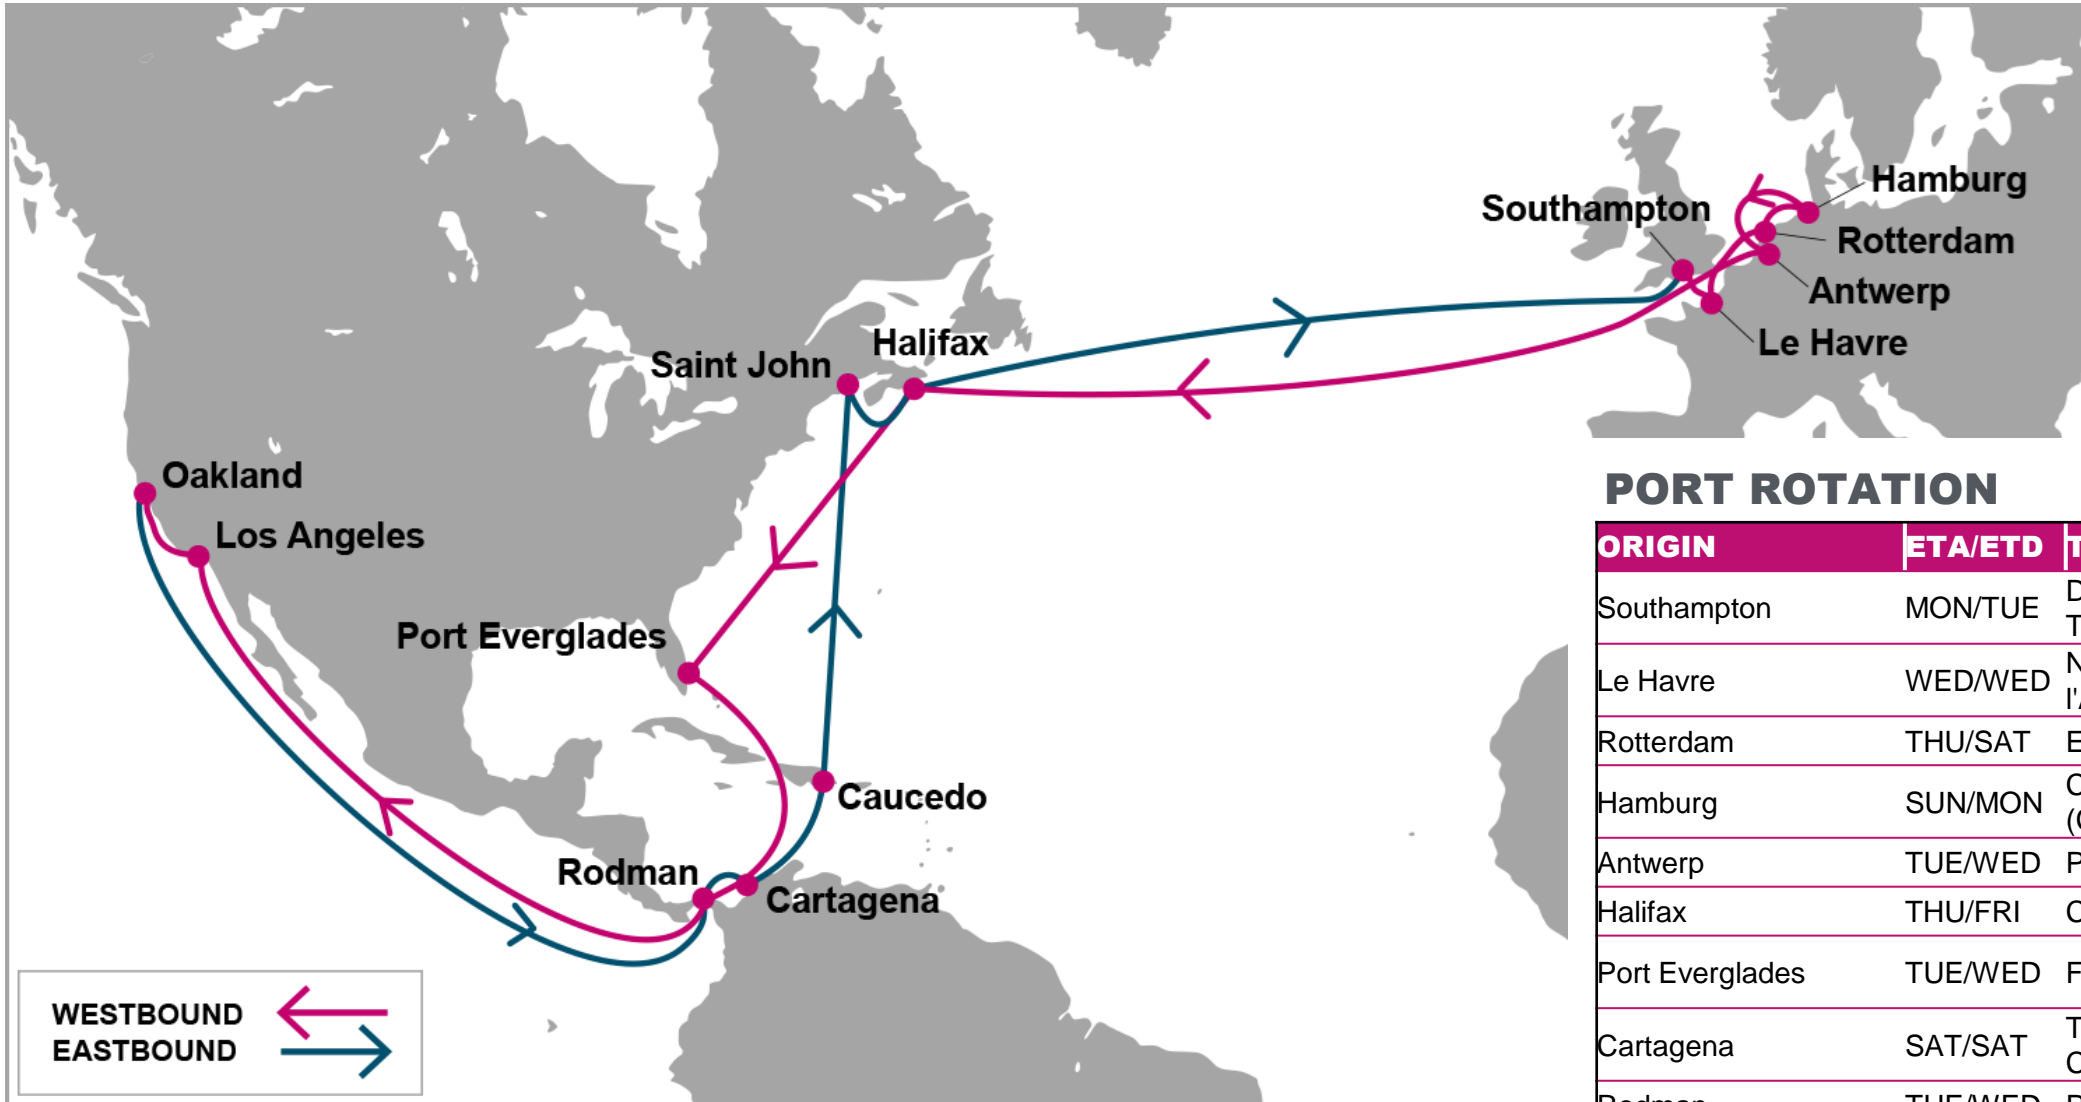

For more information, please click [here](#)

WESTBOUND ←
EASTBOUND →

PORT ROTATION

(Terminals are subject to change)

ORIGIN	ETA/ETD	TERMINAL
Southampton	MON/TUE	DP World Southampton Container Terminal (SCT)
Le Havre	WED/WED	North Terminals - Quais de l'Atlantique (CNMP)
Rotterdam	THU/SAT	ECT Delta Terminal
Hamburg	SUN/MON	Container Terminal Altenwerder (CTA)
Antwerp	TUE/WED	PSA Europe Terminal
Halifax	THU/FRI	Ceres Halifax
Port Everglades	TUE/WED	Florida International Terminal
Cartagena	SAT/SAT	Terminal De Contenedores De Cartagena (Contecar)
Rodman	TUE/WED	PSA Panama International Terminal
Los Angeles	WED/SAT	Trapac Container Terminal
Oakland	SUN/TUE	Trapac Container Terminal
Rodman	THU/THU	PSA Panama International Terminal
Cartagena	SUN/SUN	Terminal De Contenedores De Cartagena (Contecar)
Caucedo	TUE/TUE	DP World Caucedo
Saint John	THU/FRI	DP World Saint John Terminal
Halifax	SAT/SUN	Ceres Halifax
Southampton	MON/TUE	DP World Southampton Container Terminal (SCT)
Turnaround days: 77		

W/B	HAL	PEF	CTG	ROD	LAX	OAK	E/B	SOU	LEH	RTM	HAM	ANR
SOU	16	21	25	28	36	40	LAX	37	39	40	43	45
LEH	15	20	24	27	35	39	OAK	34	36	37	40	42
RTM	12	17	21	24	32	36	ROD	25	27	28	31	33
HAM	10	15	19	22	30	34	CTG	22	24	25	28	30
ANR	8	13	17	20	28	32	CAU	20	22	23	26	28
							SJB	10	13	16	18	27
							HAL	8	10	11	14	16

KEY TRANSIT TABLE - UNLOCODE PORT NAME & COUNTRY NAME

SOU: Southampton, UK | RTM: Rotterdam, Netherland | HAM: Hamburg, Germany | ANR: Antwerp, Belgium | LEH: Le Havre, France | OAK: Oakland, USA | LAX: Los Angeles, USA | ROD: Rodman, Panama | CTG: Cartagena, Colombia | CAU: Caucedo, Dominican Republic | SJB: Saint John, Canada | HAL: Halifax, Canada | PEF: Port Everglades, USA |

NOTE: Transit times and port rotation are as of now and subject to change