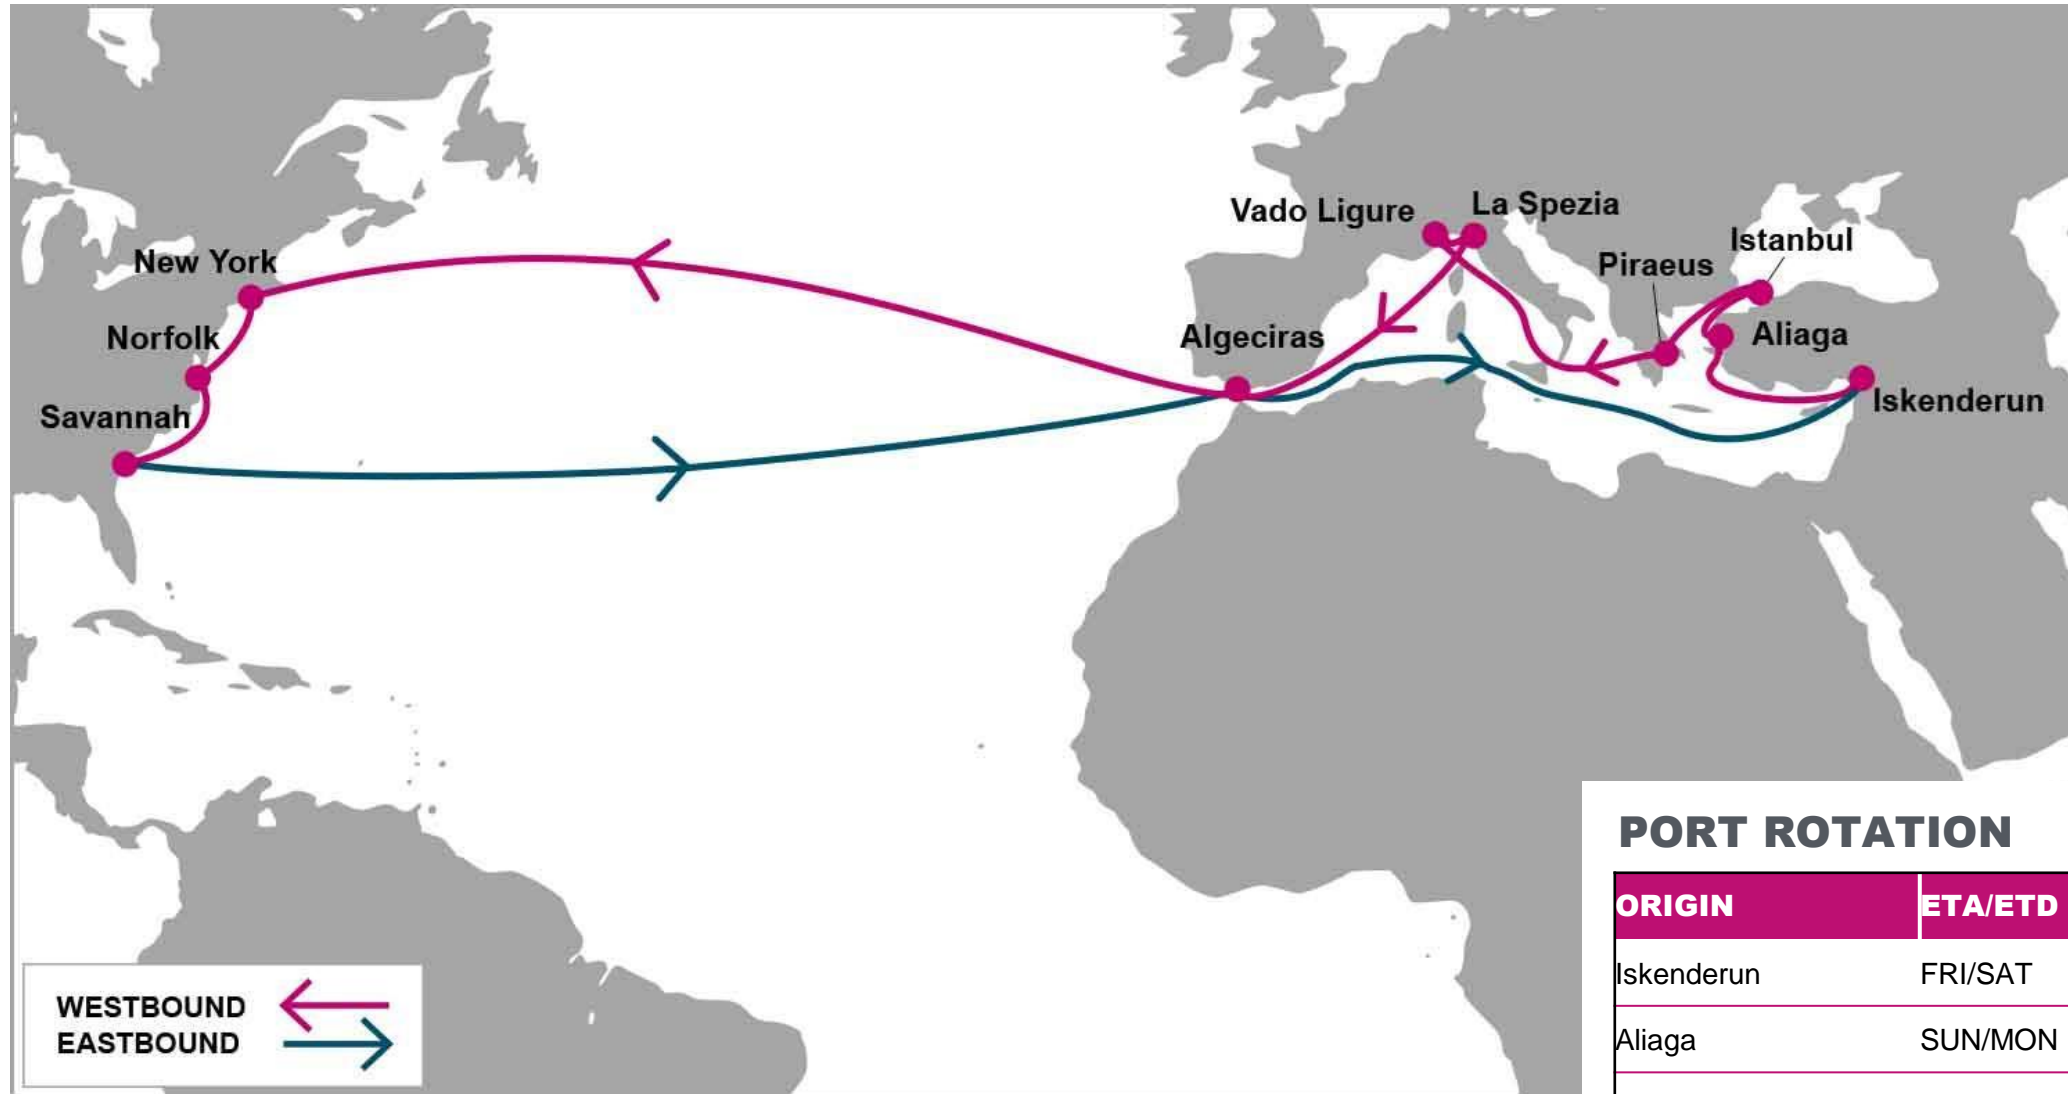

For more information, please click [here](#)

PORT ROTATION

(Terminals are subject to change)

ORIGIN	ETA/ETD	TERMINAL
Iskenderun	FRI/SAT	Limakport Iskenderun
Aliaga	SUN/MON	Nemport
Istanbul	TUE/TUE	Kumport
Piraeus	WED/THU	Piraeus Container Terminal (PCT)
Vado Ligure	SAT/SUN	APMT Vado Ligure
La Spezia	SUN/MON	La Spezia Container Terminal (LSCT)
Algeciras	THU/FRI	Total Terminal International (TTI)
New York	FRI/SAT	Maher Terminals
Norfolk	SUN/MON	Norfolk International Terminal (NIT)
Savannah	TUE/WED	Garden City Terminal
Algeciras	SUN/SUN	Total Terminal International (TTI)
Iskenderun	FRI/SAT	Limakport Iskenderun
Turnaround days: 42		

W/B	NYC	ORF	SAV	E/B	ALG	ISK	ALI	IST	PIR	VDL	SPE
ISK	20	22	24	NYC	15	20	22	24	25	28	29
ALI	18	20	22	ORF	13	18	20	22	23	26	27
IST	17	19	21	SAV	11	16	18	20	21	24	25
PIR	15	17	19								
VDL	12	14	16								
SPE	11	13	15								
ALG	07	09	11								

KEY TRANSIT TABLE - UNLOCODE PORT NAME & COUNTRY NAME

ISK: Iskenderun, Türkiye | ALI: Aliaga, Türkiye | IST: Istanbul, Türkiye | PIR: Piraeus, Greece | VDL: Vado Ligure, Italy | SPE: La Spezia, Italy | ALG: Algeciras, Spain | NYC: New York, USA | ORF: Norfolk, USA | SAV: Savannah, USA

NOTE: Transit times and port rotation are as of now and subject to change