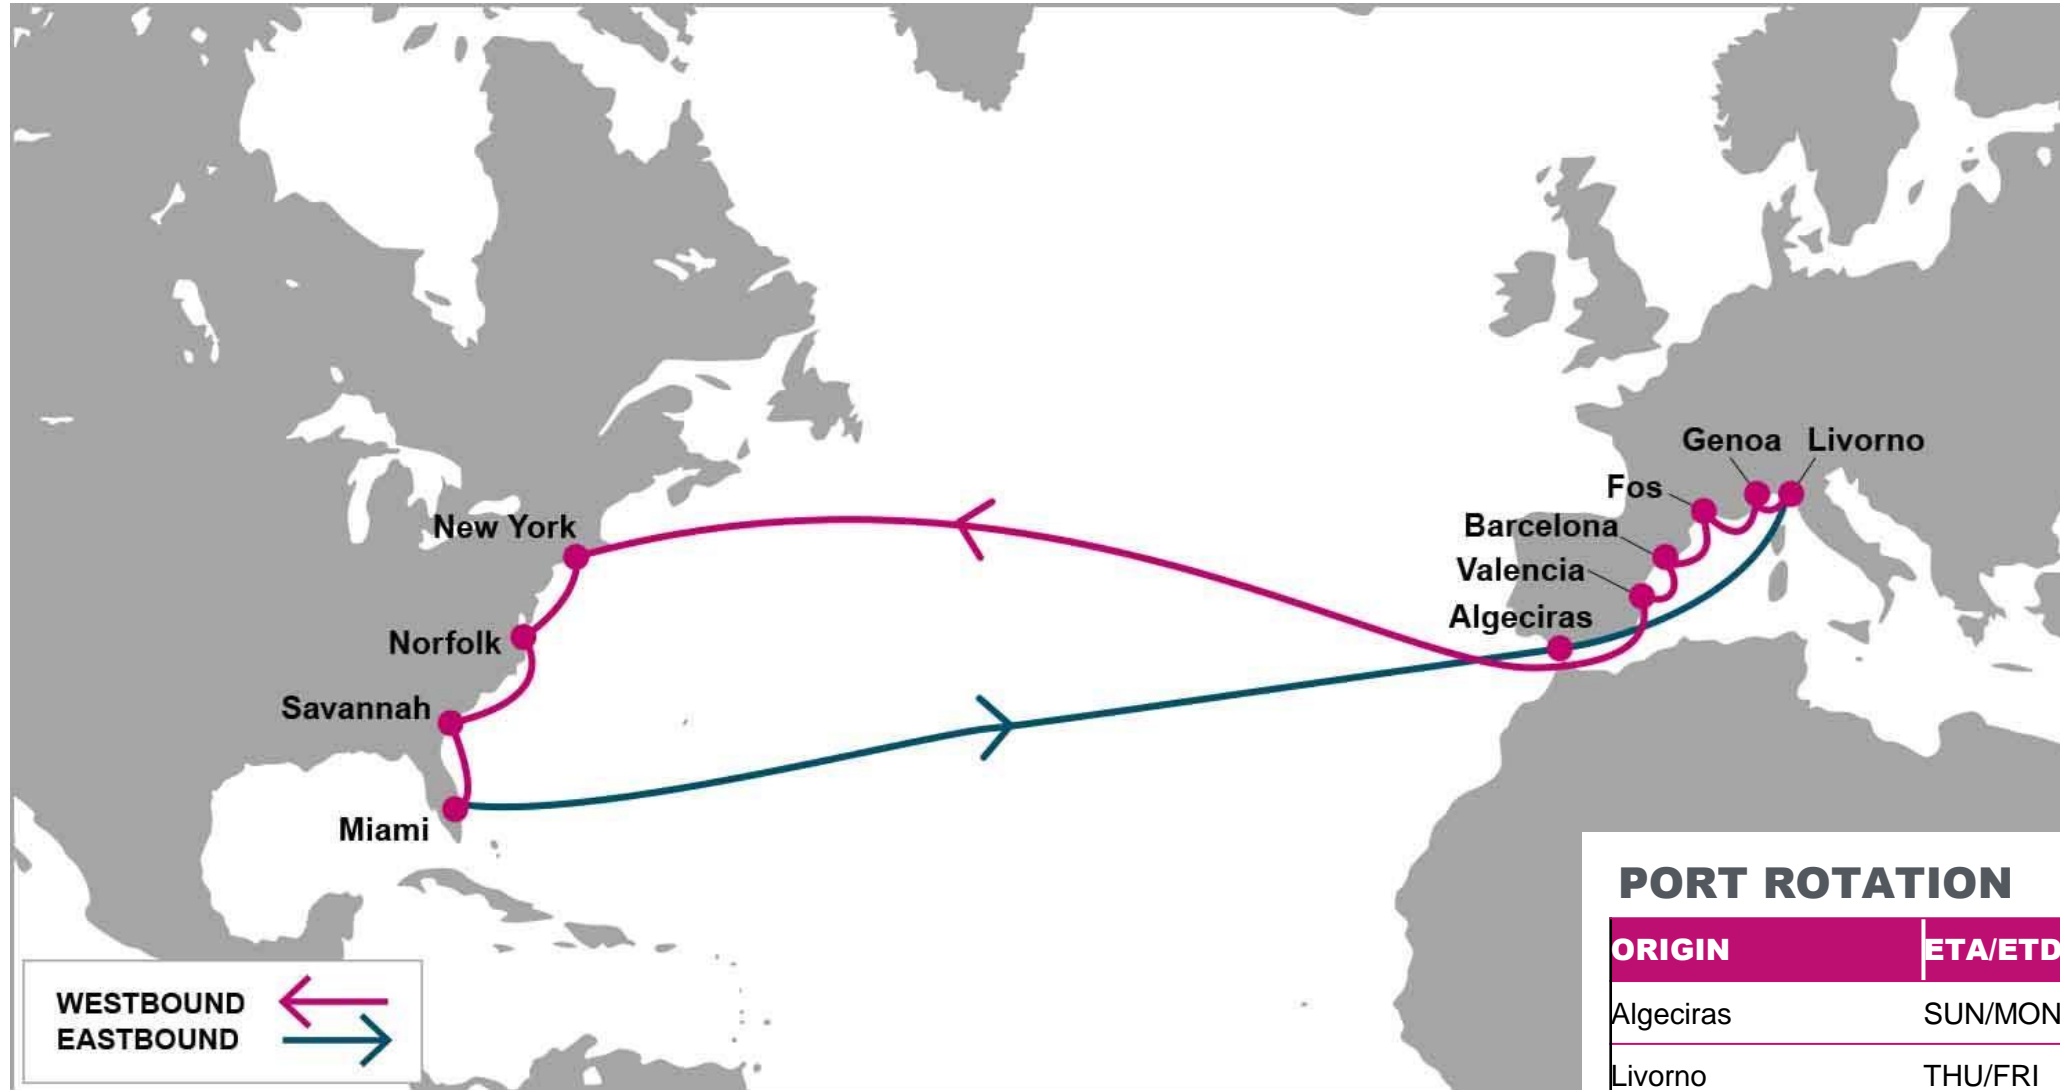

For more information, please click [here](#)

PORT ROTATION

(Terminals are subject to change)

ORIGIN	ETA/ETD	TERMINAL
Algeciras	SUN/MON	Total Terminal International (TTI)
Livorno	THU/FRI	Terminal Darsena Toscana (TDT)
Genoa	SAT/SUN	PSA Genova (former VTE)
Fos	MON/TUE	Eurofos
Barcelona	WED/THU	APM Terminals Barcelona
Valencia	FRI/SAT	Noatum Container Terminal
New York	MON/TUE	Maher Terminals
Norfolk	WED/THU	Norfolk International Terminal (NIT)
Savannah	SAT/SUN	Garden City Terminal
Miami	MON/TUE	South Florida Container Terminal (SFCT)
Algeciras	SUN/MON	Total Terminal International (TTI)
Turnaround days: 42		

W/B	NYC	ORF	SAV	MIA	E/B	ALG	LIV	GOA	FOS	BCN	VLC
ALG	21	23	26	28	NYC	19	23	25	27	29	31
LIV	17	19	22	24	ORF	17	21	23	25	27	29
GOA	15	17	20	22	SAV	14	18	20	22	24	26
FOS	13	15	18	20	MIA	12	16	18	20	22	24
BCN	11	13	16	18							
VLC	9	11	14	16							

KEY TRANSIT TABLE - UNLOCODE PORT NAME & COUNTRY NAME

FOS: Fos, France | **GOA:** Genoa, Italy | **LIV:** Livorno, Italy | **BCN:** Barcelona, Spain | **VLC:** Valencia, Spain | **NYC:** New York, USA | **ORF:** Norfolk, USA | **SAV:** Savannah, USA | **MIA:** Miami, USA | **ALG:** Algeciras, Spain

NOTE: Transit times and port rotation are as of now and subject to change