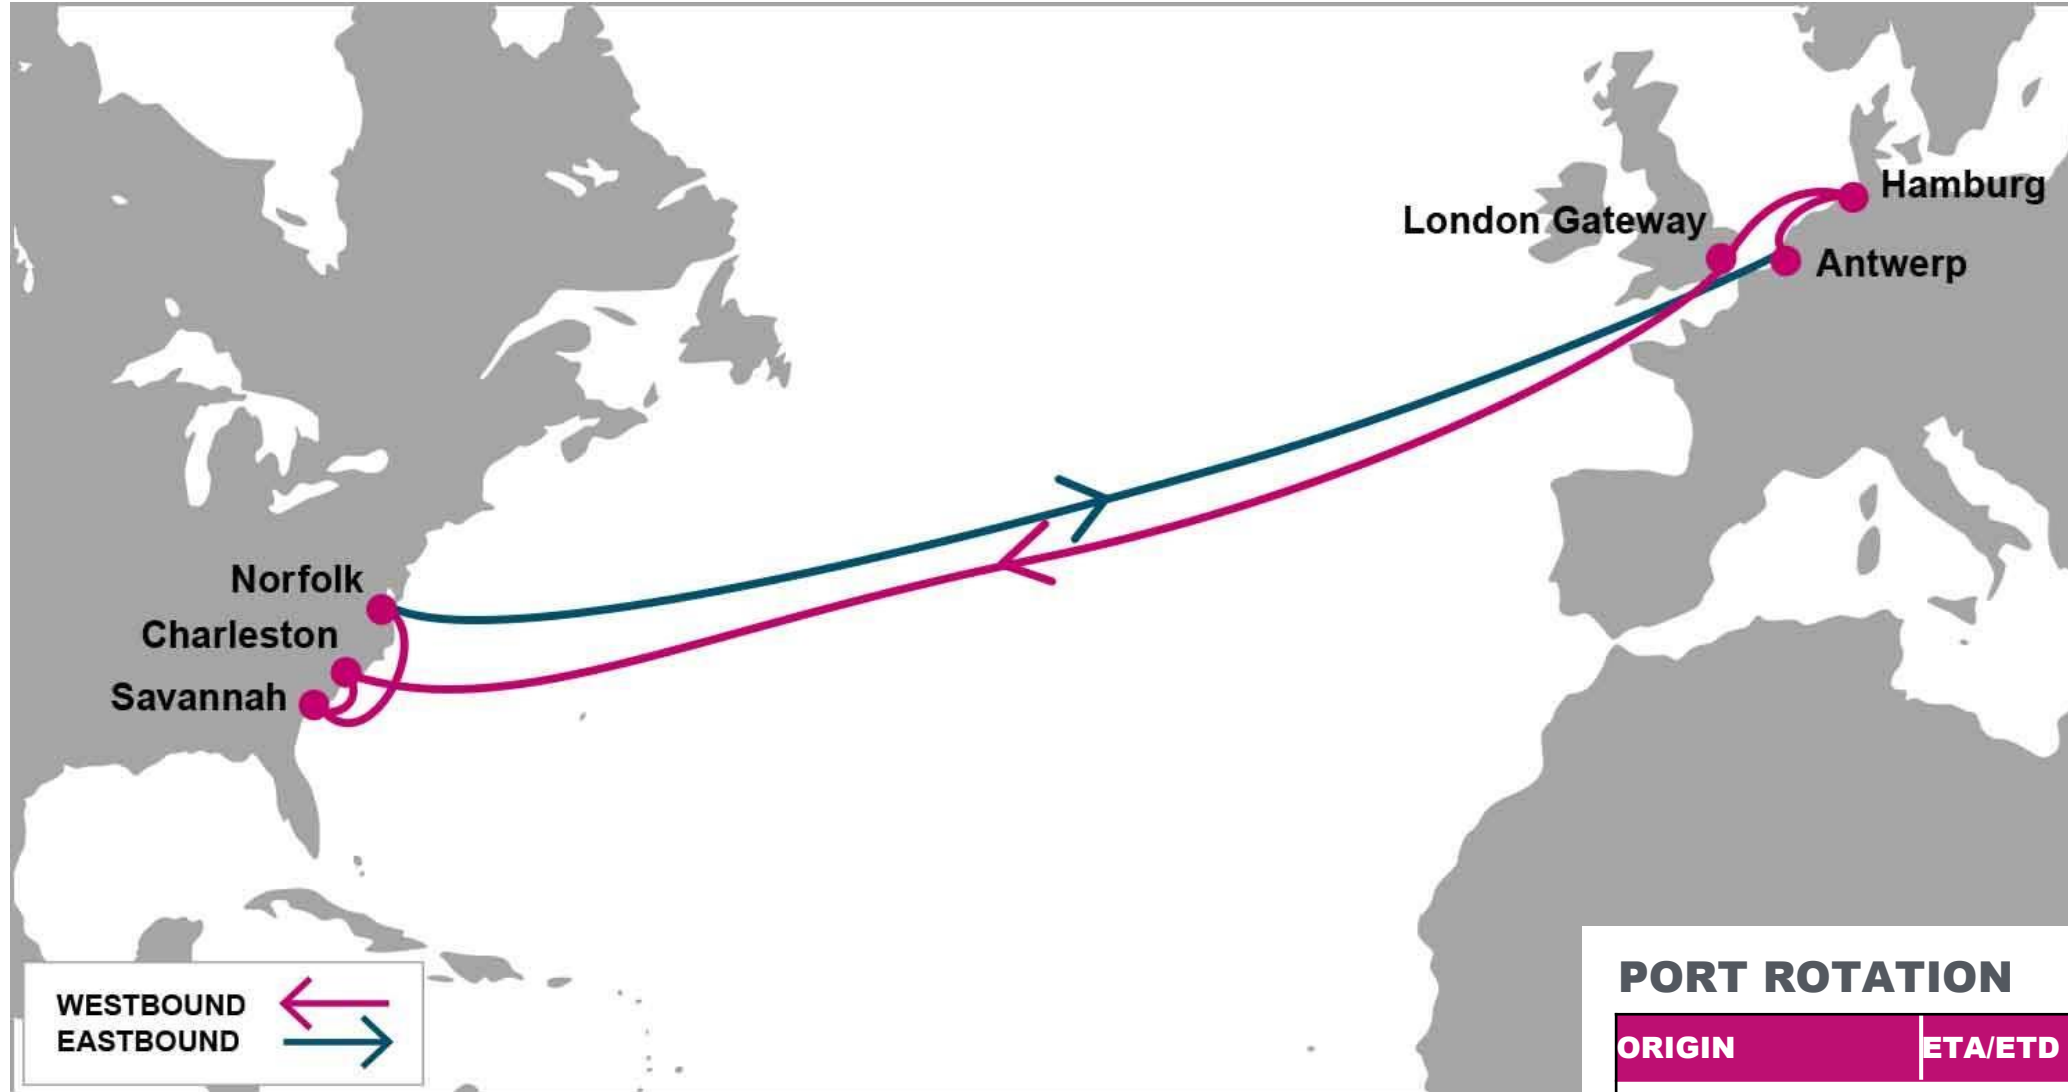

For more information, please click [here](#)

PORT ROTATION

(Terminals are subject to change)

ORIGIN	ETA/ETD	TERMINAL
Antwerp	FRI/SUN	PSA Europe Terminal
Hamburg	MON/WED	Container Terminal Altenwerder (CTA)
London Gateway	THU/FRI	DP World London Gateway Port
Charleston	MON/WED	Wando Welch Terminal (WWT)
Savannah	FRI/SAT	Garden City Terminal
Norfolk	TUE/WED	Norfolk International Terminal (NIT)
Antwerp	FRI/SUN	PSA Europe Terminal
Turnaround days: 35		

W/B	CHS	SAV	ORF	E/B	ANR	HAM	LGP
ANR	15	19	23	CHS	16	19	22
HAM	12	16	20	SAV	13	16	19
LGP	10	14	18	ORF	9	12	15

KEY TRANSIT TABLE - UNLOCODE PORT NAME & COUNTRY NAME

ANR: Antwerp, Belgium | **HAM:** Hamburg, Germany | **LGP:** London Gateway, UK | **CHS:** Charleston, USA | **SAV:** Savannah, USA | **ORF:** Norfolk, USA

NOTE: Transit times and port rotation are as of now and subject to change