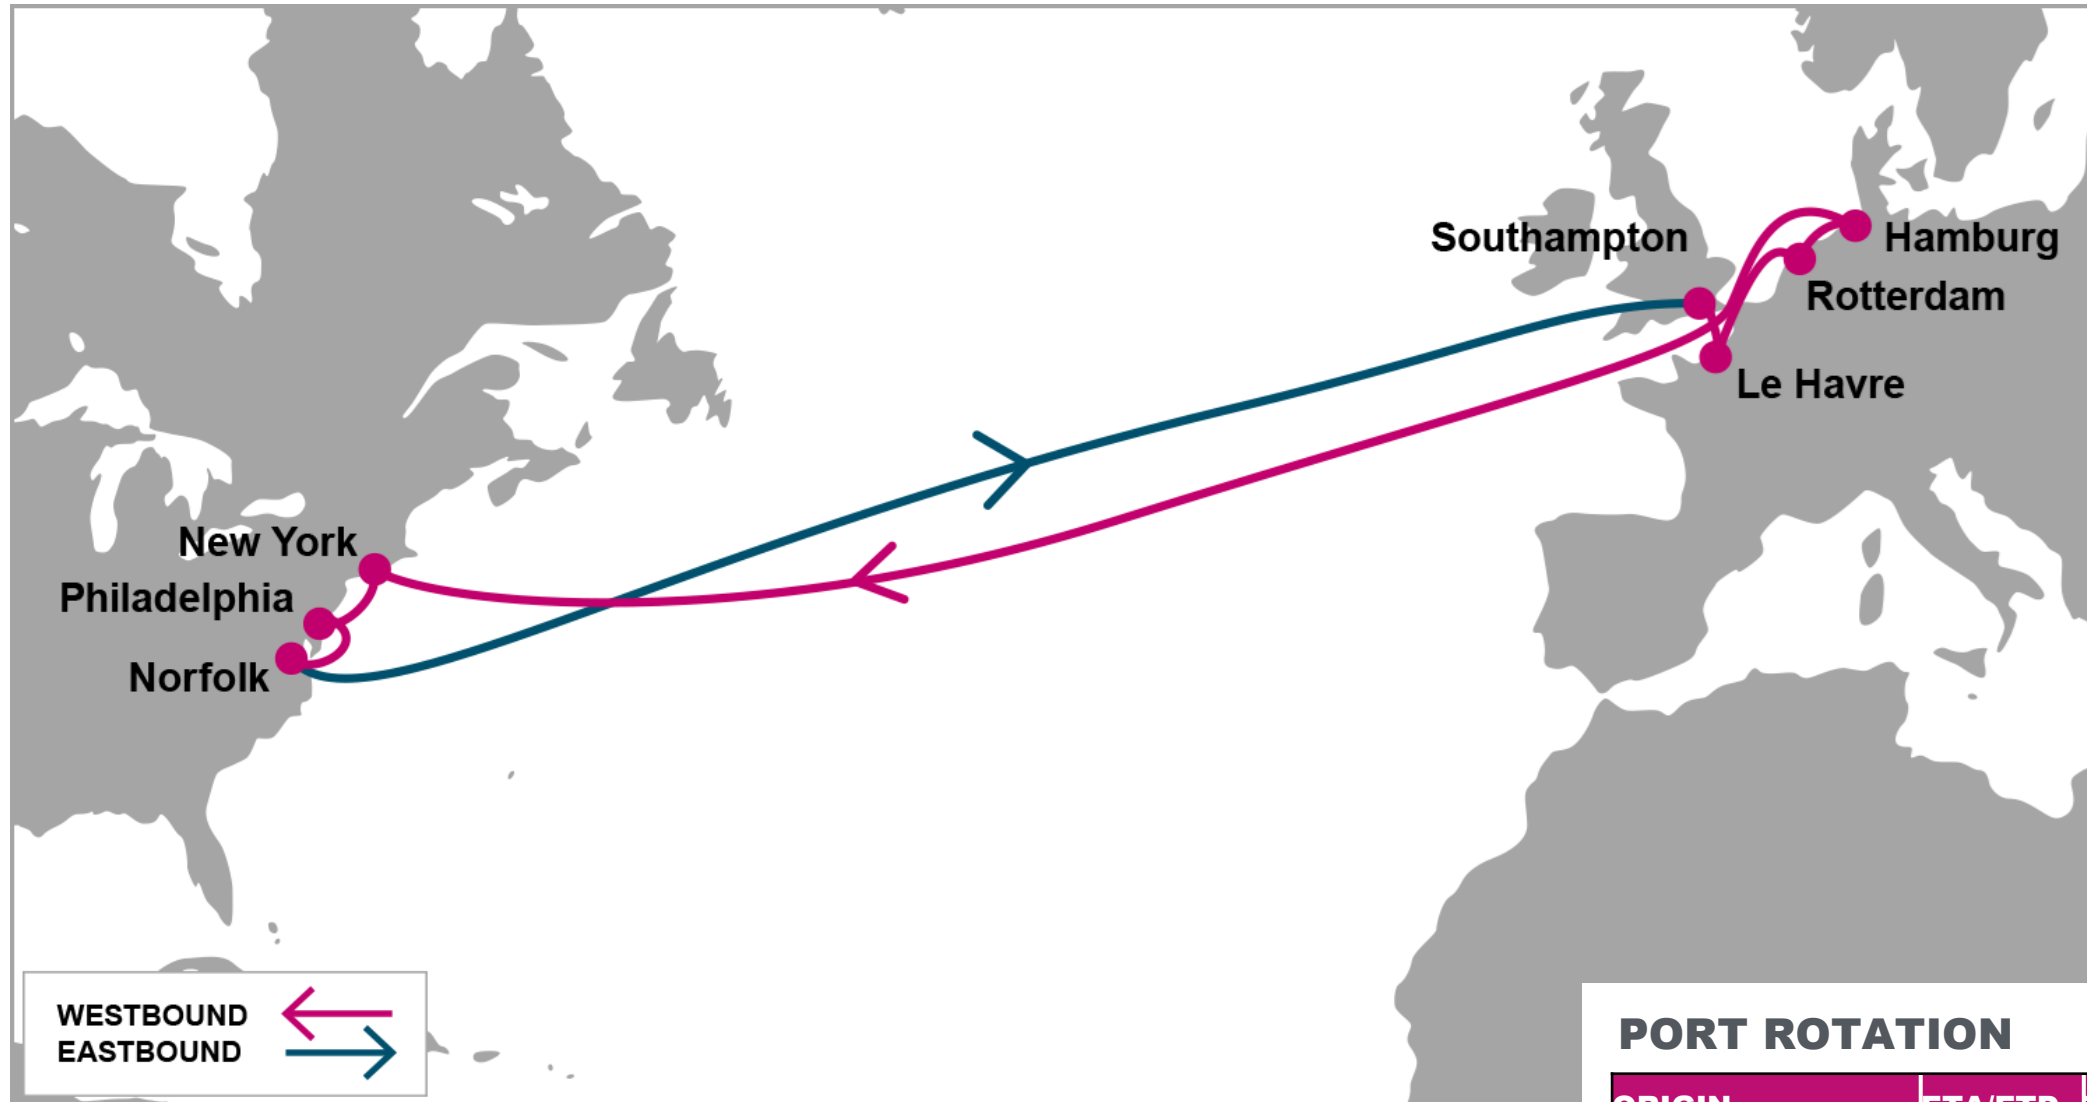

For more information, please click [here](#)

PORT ROTATION

(Terminals are subject to change)

ORIGIN	ETA/ETD	TERMINAL
Southampton	SAT/SAT	DP World Southampton
Le Havre	SUN/MON	North Terminals - Quais de Amerique (CNMP)
Rotterdam	TUE/THU	ECT Delta Terminal
Hamburg	FRI/SAT	Container Terminal Altenwerder (CTA)
New York	TUE/THU	Maher Terminals
Philadelphia	FRI/SAT	Packer Avenue Marine Terminal
Norfolk	MON/TUE	Norfolk International Terminal (NIT)
Southampton	SAT/SAT	DP World Southampton
Turnaround days: 35		

W/B	NYC	PHL	ORF	E/B	SOU	LEH	RTM	HAM
SOU	17	21	23	NYC	15	16	18	21
LEH	15	19	21	PHL	13	14	16	19
RTM	12	16	18	ORF	11	12	14	17
HAM	10	14	16					

KEY TRANSIT TABLE - UNLOCODE PORT NAME & COUNTRY NAME

LEH: Le Havre, France | SOU: Southampton, UK | RTM: Rotterdam, Netherland | HAM: Hamburg, Germany | NYC: New York, USA | PHL: Philadelphia, USA | ORF: Norfolk, USA

NOTE: Transit times and port rotation are as of now and subject to change