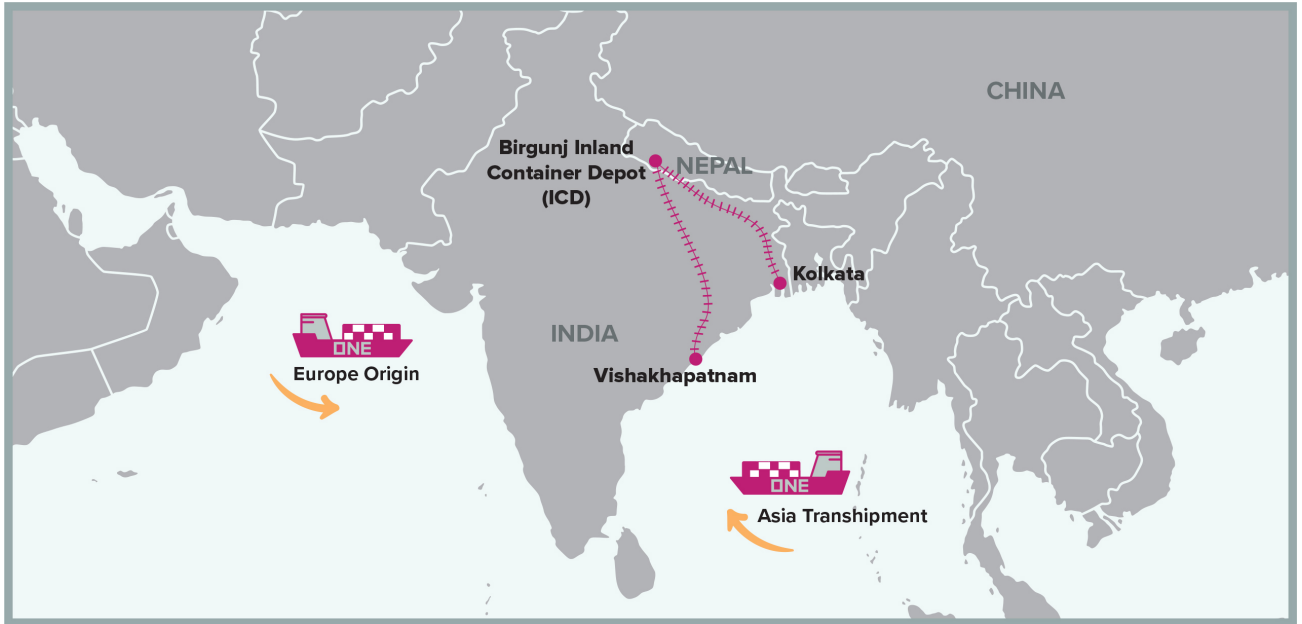

AS ONE, WE CAN.

ONE

OCEAN NETWORK EXPRESS

NEW Nepal Gateway Connecting Nepal Through India

EXPORT YOUR CARGO TO NEPAL SEAMLESSLY

ONE BENEFITS

- Expand your business with ONE to Nepal
- Full visibility and connectivity to ONE's global network
- End to end solution into Nepal

SERVICE FEATURES

- Dedicated RAIL SERVICE enabling first and last mile connectivity via Kolkata and Vishakhapatnam
Rail Transit time : ~ 2.5 days from Kolkata
~ 4.5 days from Vishakhapatnam
- Direct cargo delivery
- Multiple weekly feeders ex-Singapore, Colombo to Kolkata & Vishakhapatnam
- Round the clock prompt support by the efficient team appointed at ICD Birgunj, Nepal