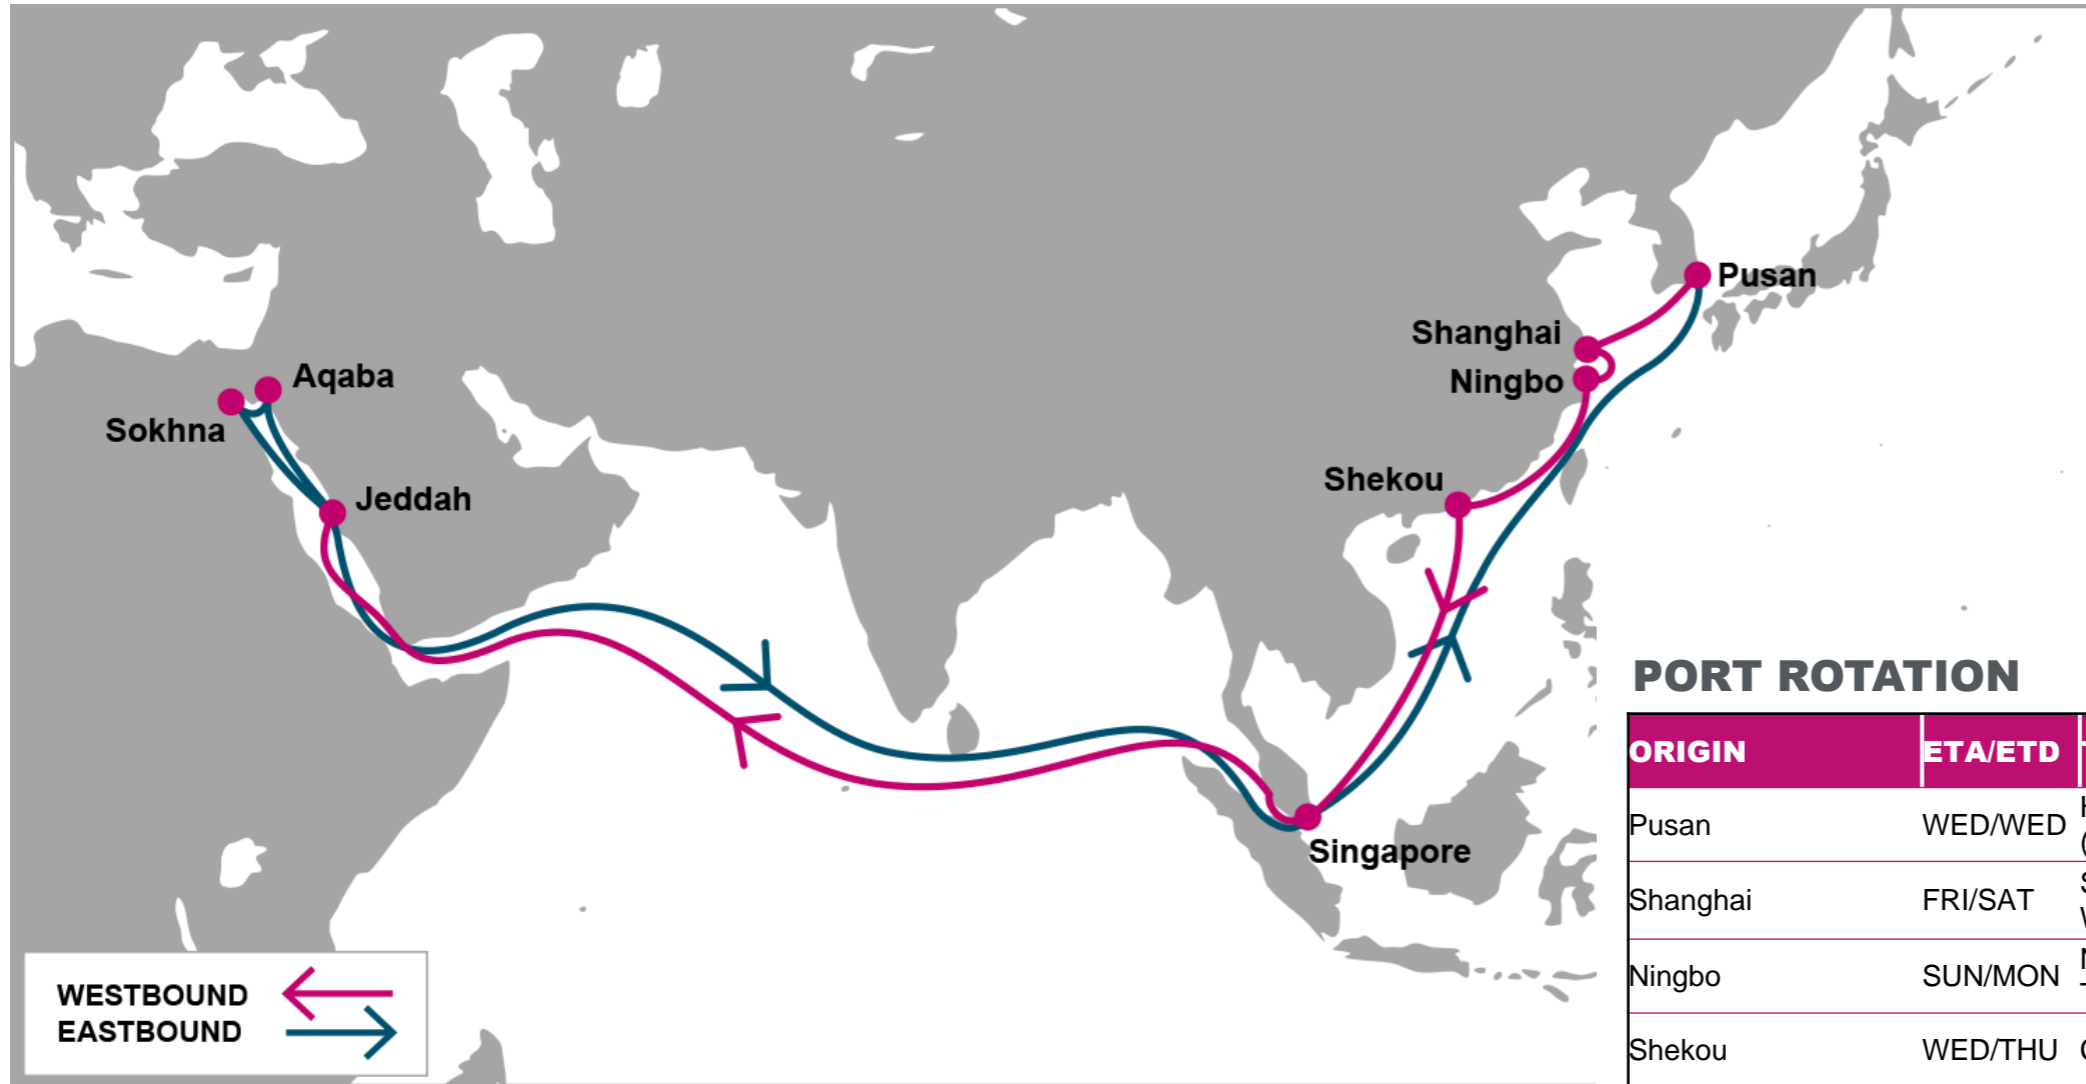

For more information, please click [here](#)

**PORT ROTATION**

(Terminals are subject to change)

ORIGIN	ETA/ETD	TERMINAL
Pusan	WED/WED	Hanjin Busan New Port Company (HJNC)
Shanghai	FRI/SAT	SIPG (Shanghai Intl Port Group) - WAIGAOQIAO
Ningbo	SUN/MON	Ningbo Beilun International Container Terminal
Shekou	WED/THU	Chiwan Container Terminal (CCT)
Singapore	MON/TUE	PSA Singapore
Jeddah	SAT/SUN	DP World Jeddah
Aqaba	TUE/WED	Aqaba Container Terminal (ACT)
Sokhna	THU/SAT	DP World Sokhna
Jeddah	TUE/WED	DP World Jeddah
Singapore	TUE/WED	PSA Singapore
Pusan	WED/WED	Hanjin Busan New Port Company (HJNC)

**Turnaround days: 56**

W/B	SIN	JED	AQB	SOK	E/B	SIN	PUS	SHA
PUS	11	23	26	29	AQB	19	27	29
SHA	8	21	23	26	SOK	16	24	27
NGB	6	19	21	24	JED	13	21	23
SHK	3	15	18	21	SIN		6	9
SIN		11	14	16				

**KEY TRANSIT TABLE - UNLOCODE PORT NAME & COUNTRY NAME**

PUS: Pusan, South Korea | SHA: Shanghai, China | NGB: Ningbo, China | SHK: Shekou, China | SIN: Singapore, Singapore | JED: Jeddah, Saudi Arabia | AQB: Aqaba, Jordan | SOK: Sokhna, Egypt

NOTE: Transit times and port rotation are as of now and subject to change