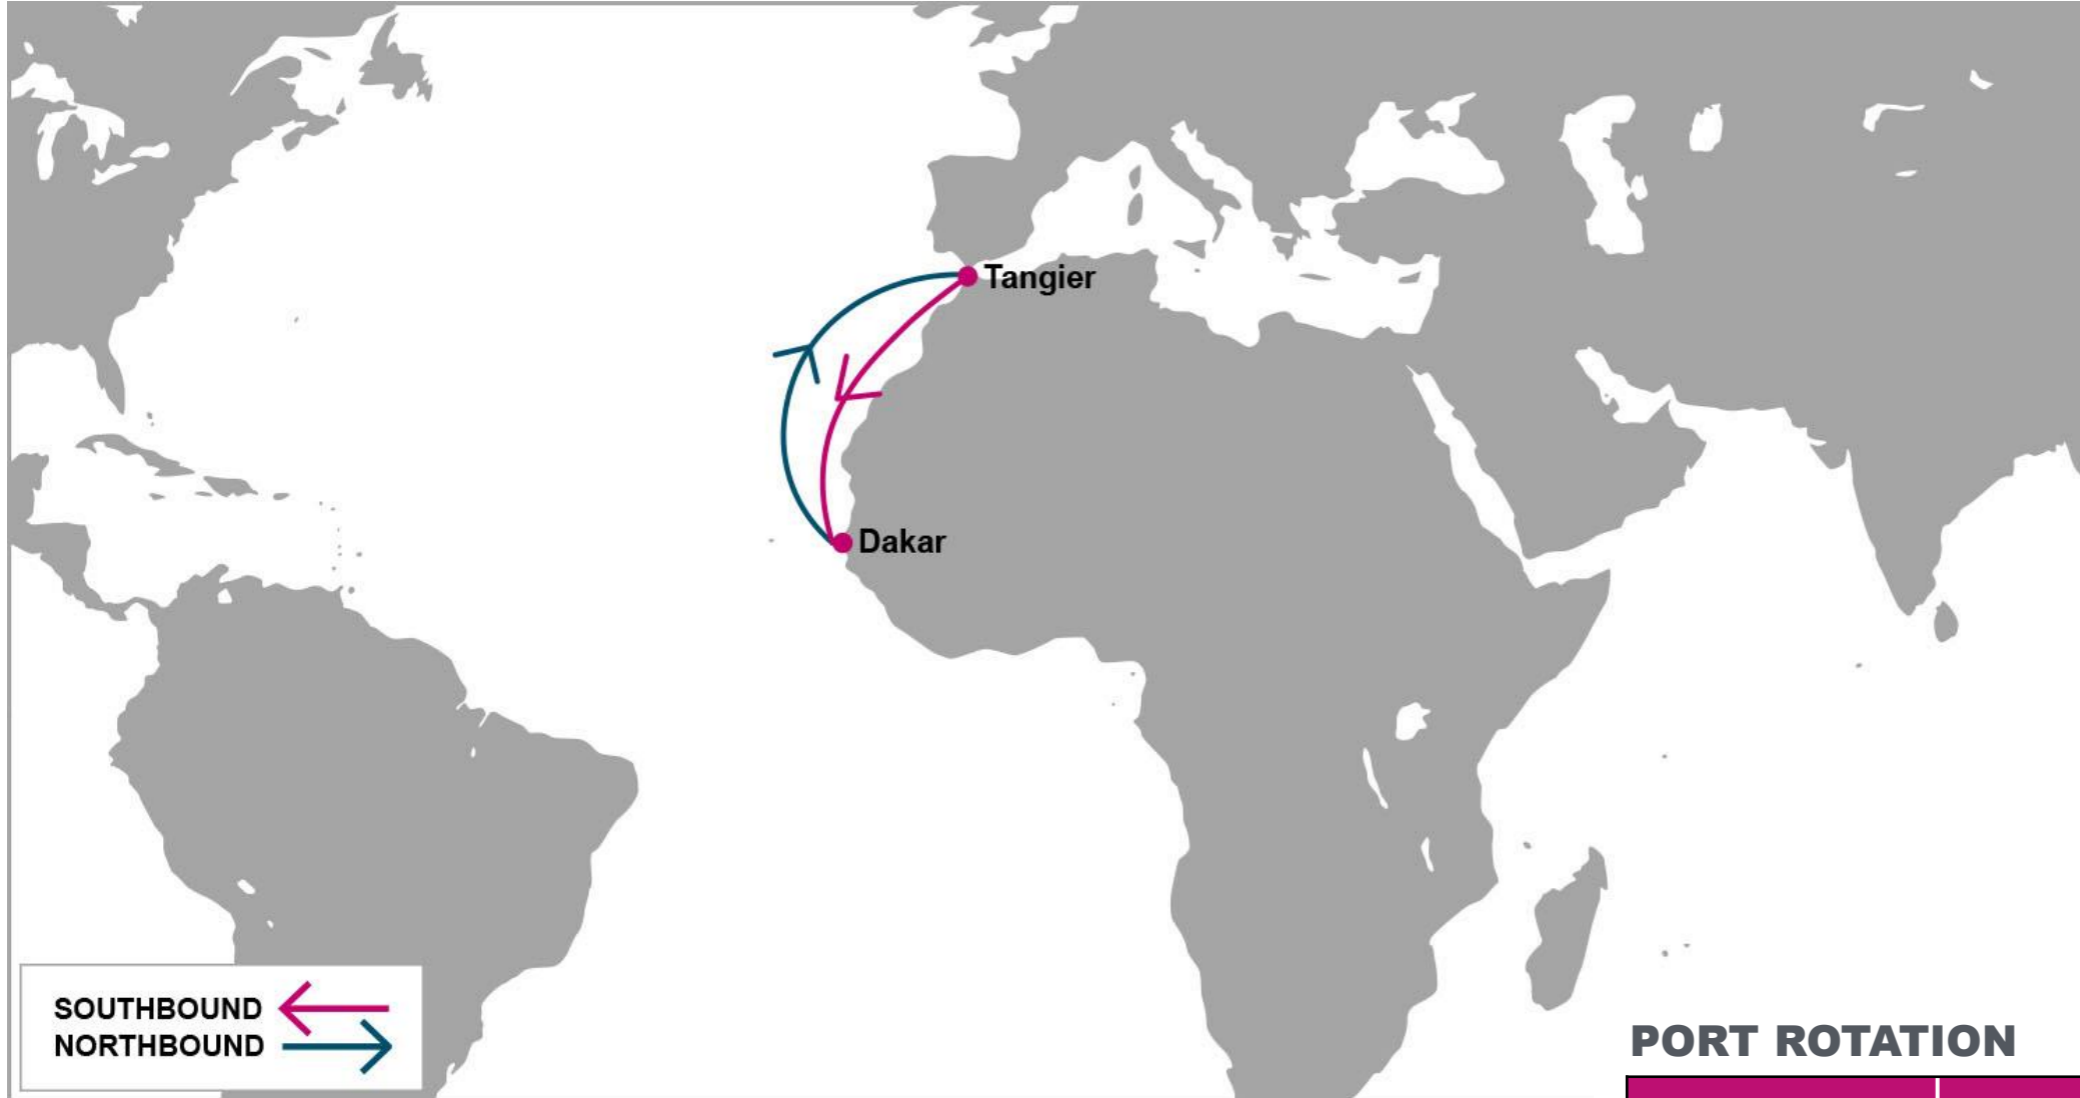

For more information, please click [here](#)

S/B	DKR	N/B	TNG
TNG	7	DKR	6

PORT ROTATION

(Terminals are subject to change)

ORIGIN	ETA/ETD	TERMINAL
Tangier	MON/MON	Eurogate/Tanger Alliance Terminal
Dakar	MON/TUE	DP World Dakar
Tangier	MON/MON	Eurogate/Tanger Alliance Terminal
Turnaround days: 28		

KEY TRANSIT TABLE - UNLOCODE PORT NAME & COUNTRY NAME

TNG: Tangier, Morocco | DKR: Dakar, Senegal

NOTE: Transit times and port rotation are as of now and subject to change