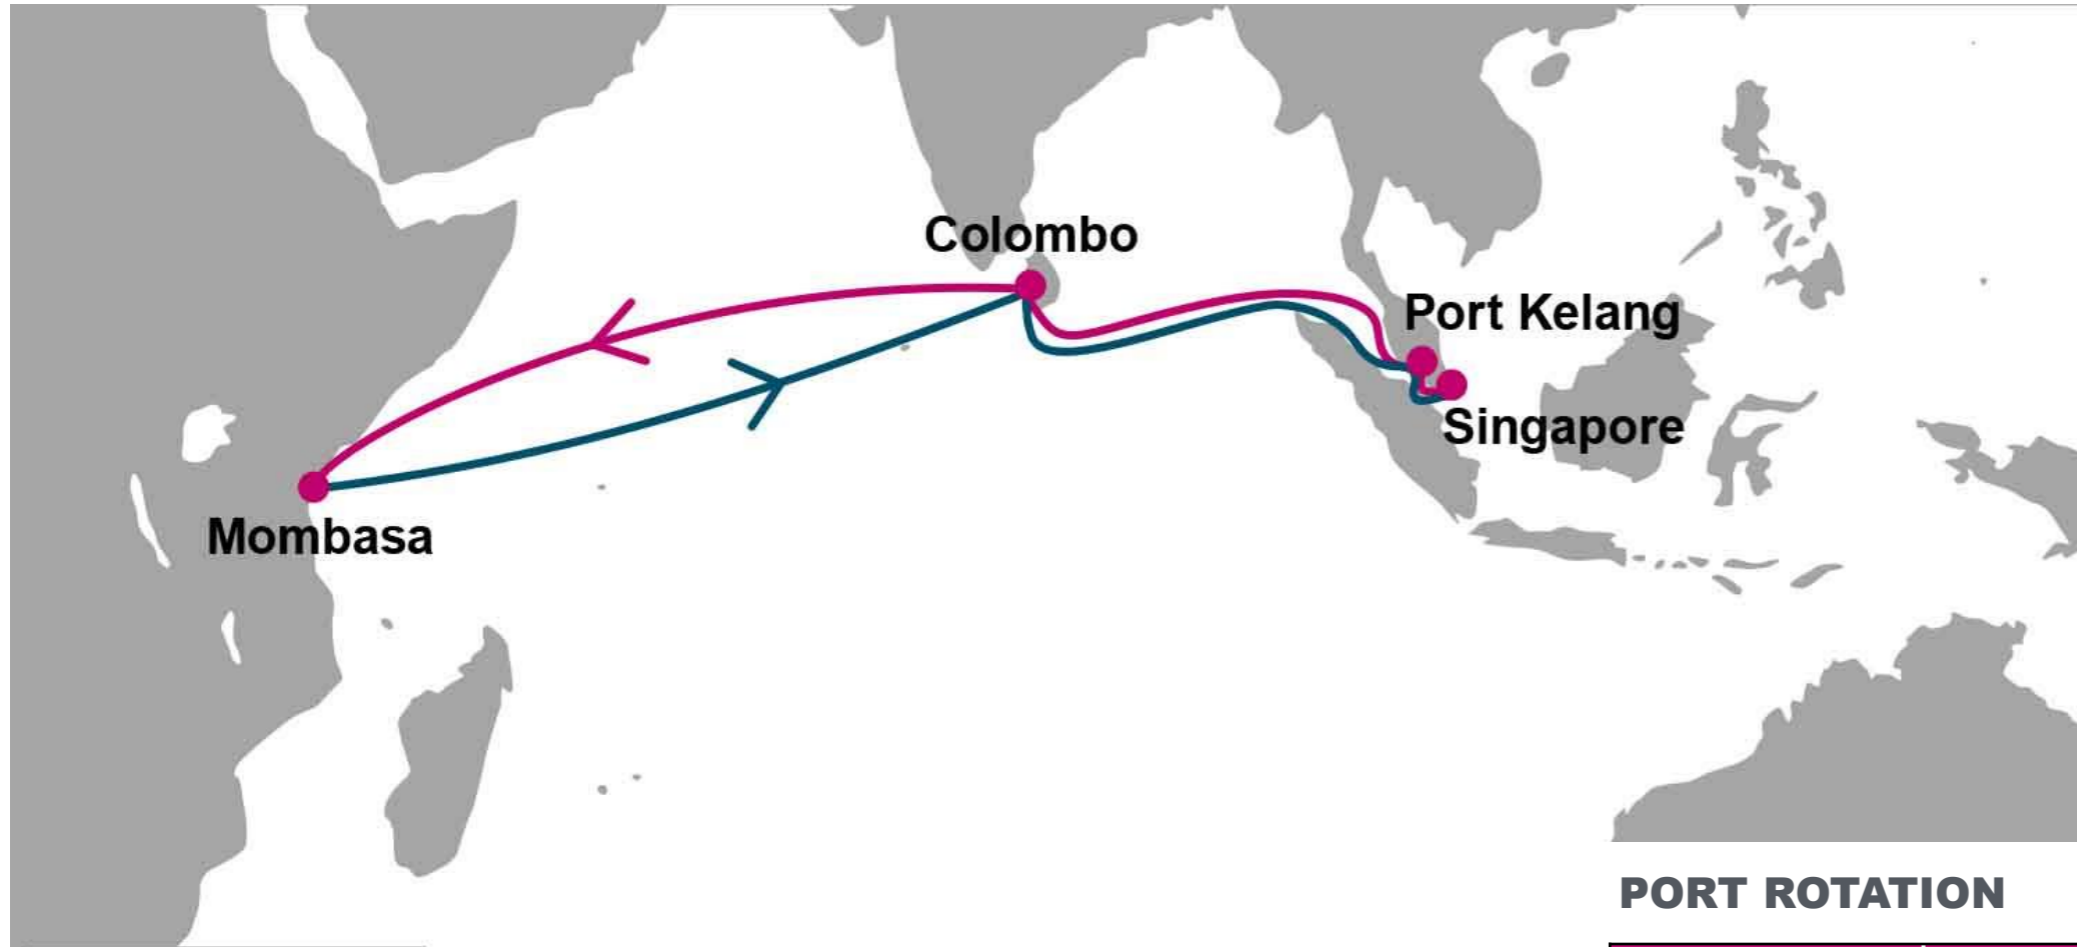

For more information, please click [here](#)

W/B	MBA	E/B	CMB	PKG	SIN
SIN	14	MBA	8	12	14
PKG	12	CMB		4	6
CMB	7	PKG			1

PORT ROTATION

(Terminals are subject to change)

ORIGIN	ETA/ETD	TERMINAL
Singapore	SAT/SUN	PSA Singapore
Port Kelang	TUE/TUE	Westports
Colombo	SAT/SUN	Jaya Container Terminal (JCT)
Mombasa	SUN/WED	Kenya Ports Authority Container
Colombo	THU/THU	Jaya Container Terminal (JCT)
Port Kelang	MON/TUE	Westports
Singapore	WED/THU	PSA Singapore

KEY TRANSIT TABLE - UNLOCODE PORT NAME & COUNTRY NAME

SIN: Singapore, Singapore | **PKG:** Port Kelang, Malaysia | **CMB:** Colombo, Sri Lanka | **MBA:** Mombasa, Kenya

NOTE: Transit times and port rotation are as of now and subject to change