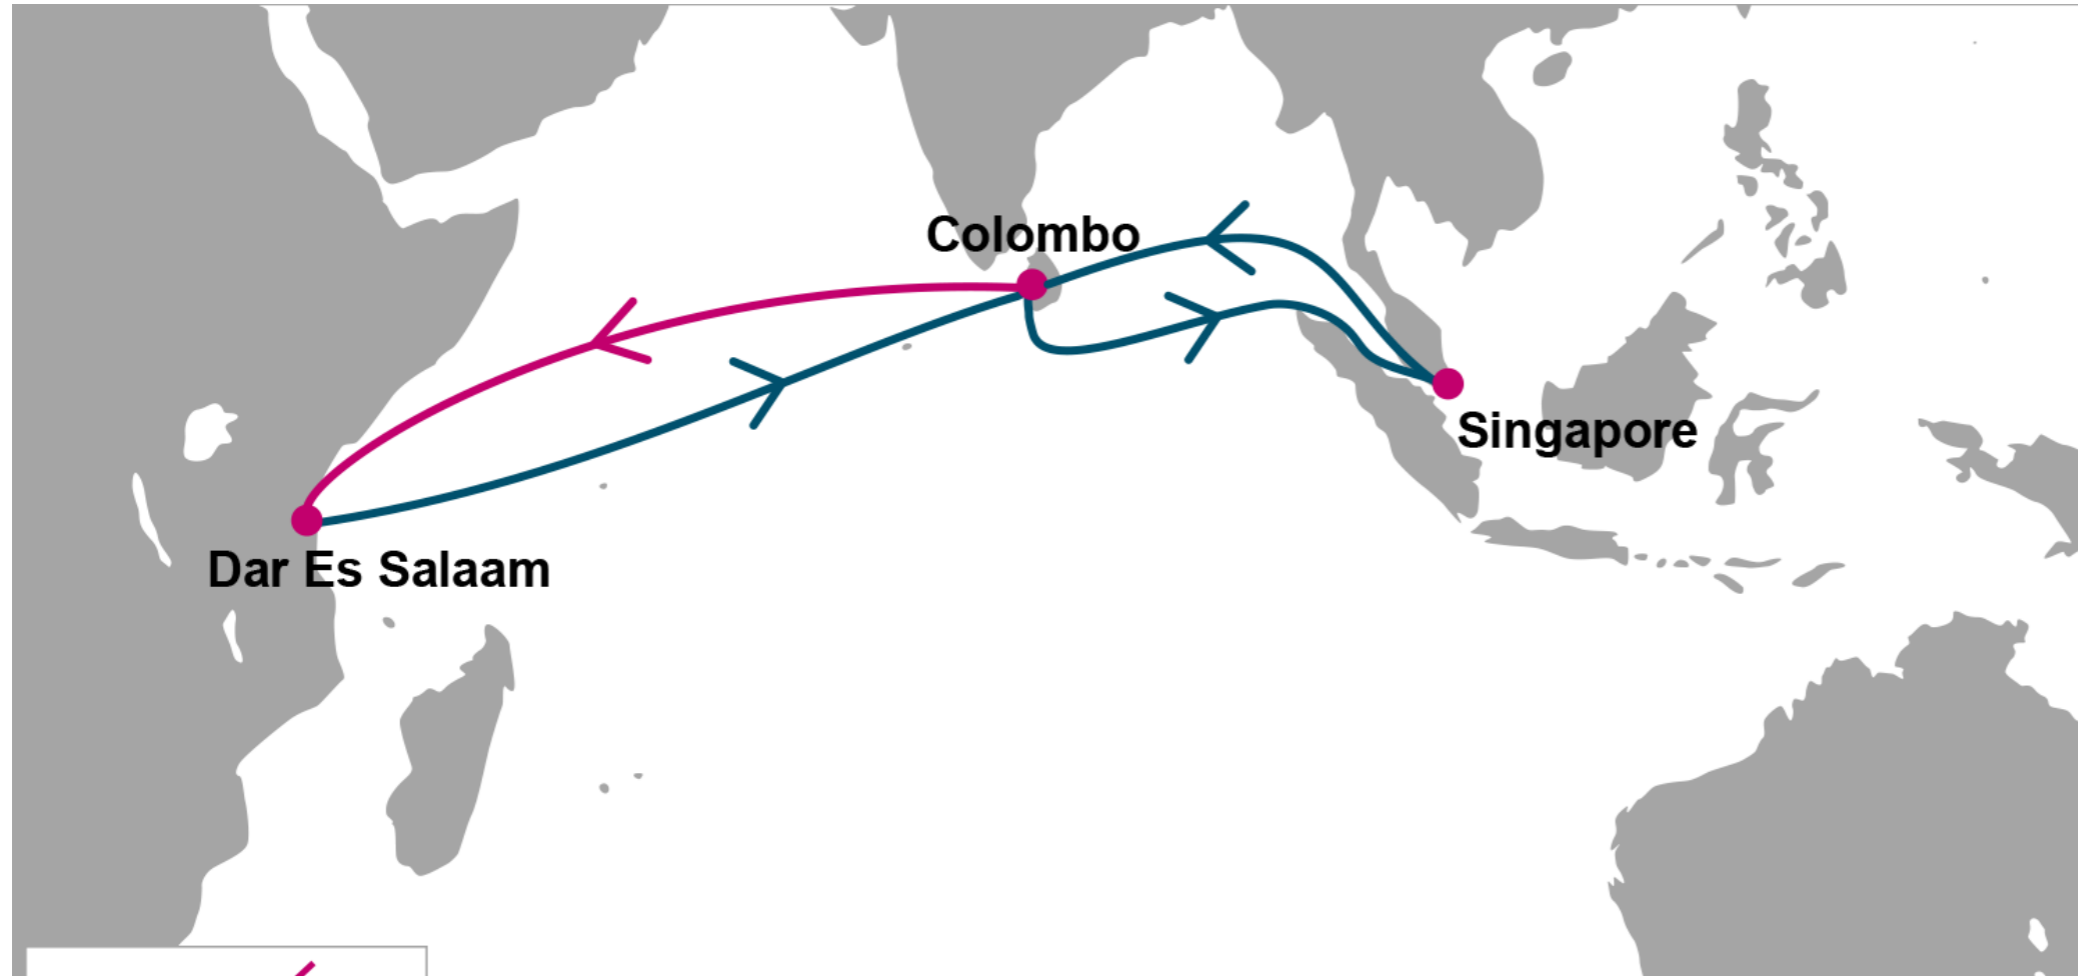

For more information, please click [here](#)

PORT ROTATION

(Terminals are subject to change)

ORIGIN	ETA/ETD	TERMINAL
Colombo	MON/MON	Jaya Container Terminal (JCT)
Dar Es Salaam	THU/SAT	HPH Dar Es Salaam
Colombo	SUN/SUN	Jaya Container Terminal (JCT)
Singapore	SAT/SUN	PSA Singapore

W/B	DAR	E/B	CMB	SIN
CMB	17	DAR	15	21
		CMB		6

KEY TRANSIT TABLE - UNLOCODE PORT NAME & COUNTRY NAME

SIN: Singapore, Singapore | **CMB:** Colombo, Sri Lanka | **DAR:** Dar Es Salaam, Tanzania

NOTE: Transit times and port rotation are as of now and subject to change