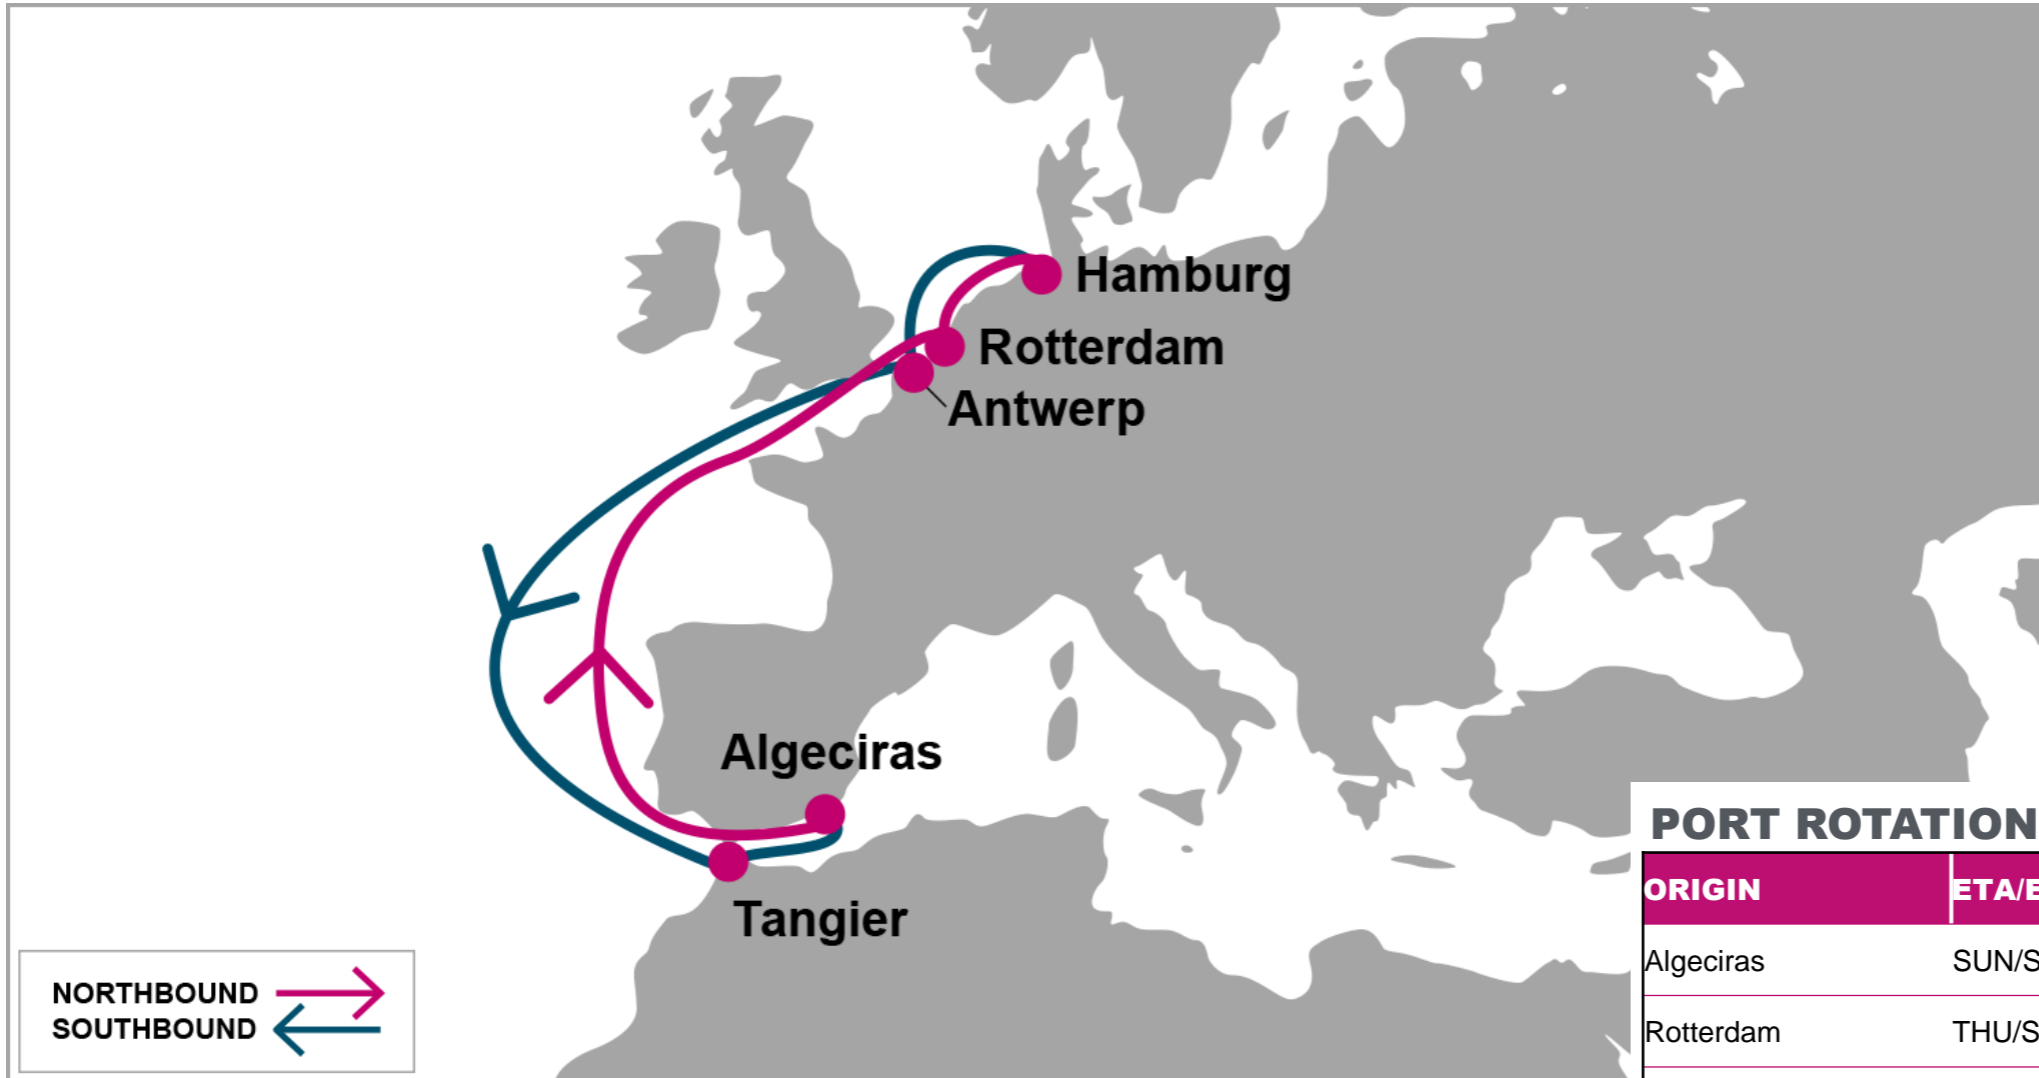

For more information, please click [here](#)

PORT ROTATION

(Terminals are tentative and subject to change)

ORIGIN	ETA/ETD	TERMINAL
Algeciras	SUN/SUN	Total Terminal International Algeciras
Rotterdam	THU/SUN	Rotterdam World Gateway(RWG)
Hamburg	MON/THU	HHLA Container Terminal Burchardkai (CTB)
Antwerp	SAT/MON	PSA Antwerp 913
Tangier	FRI/SAT	Tangier Alliance Terminal

N/B	RTM	HAM	ANR	S/B	TNG
ALG	4	8	13	RTM	12
				HAM	8
				ANR	4

KEY TRANSIT TABLE - UNLOCODE PORT NAME & COUNTRY NAME

ALG: Algeciras, Spain | **RTM:** Rotterdam, Netherland | **HAM:** Hamburg, Germany | **ANR:** Antwerp, Belgium | **TNG:** Tangier, Morocco