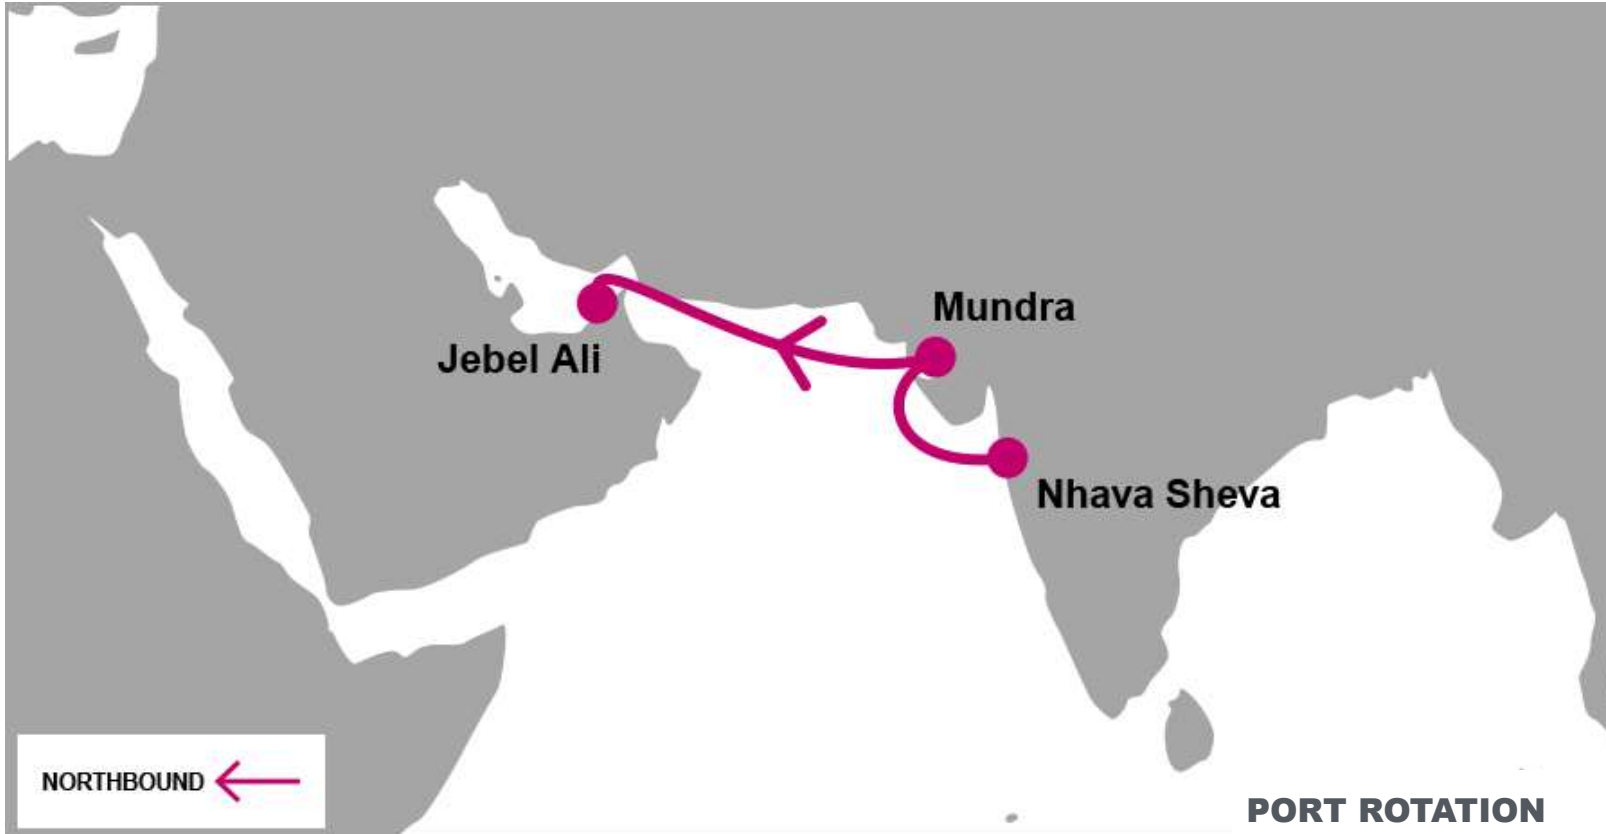

For more information, please click [here](#)

N/B	MUN	JEA
NSA	1	5

KEY TRANSIT TABLE - UNLOCODE PORT NAME & COUNTRY NAME

NSA: Nhava Sheva, India | **MUN:** Mundra, India | **JEA:** Jebel Ali, UAE

PORT ROTATION

(Terminals are subject to change)

ORIGIN	ETA/ETD	TERMINAL
Nhava Sheva	WED/THU	JNPT
Mundra	FRI/SAT	Mundra International Container Terminal
Jebel Ali	TUE/THU	DP WORLD JEBEL ALI - TERMINAL 1

NOTE: Transit times and port rotation are as of now and subject to change