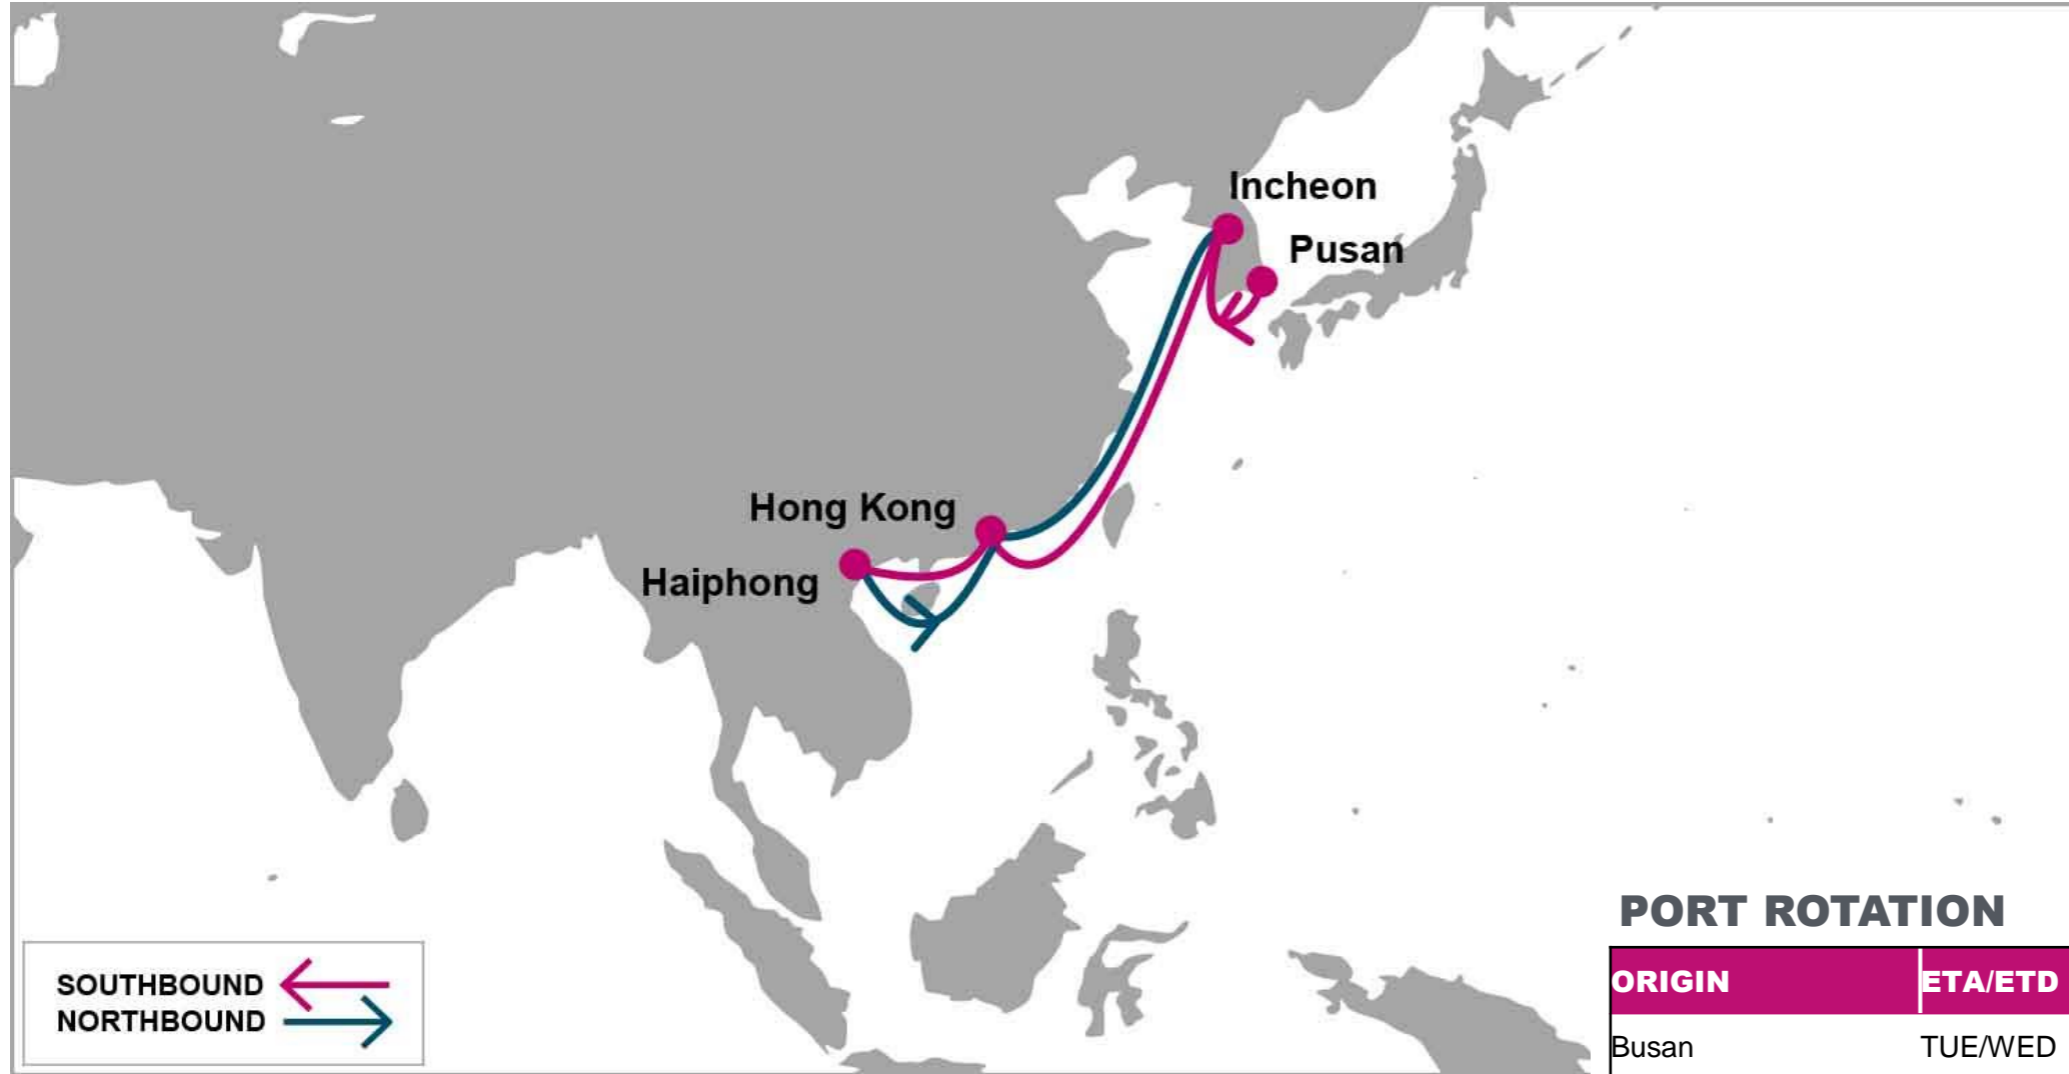

For more information, please click [here](#)

**PORT ROTATION**

(Terminals are subject to change)

ORIGIN	ETA/ETD	TERMINAL
Busan	TUE/WED	Busan Port Terminal (Shinseondae)
Incheon	THU/THU	Hanjin Incheon Container Terminal
Hong Kong	MON/MON	Hongkong International Terminals (HIT)
Haiphong	WED/THU	Green Port
Hong Kong	FRI/SAT	Hongkong International Terminals (HIT)
Busan	TUE/WED	Busan Port Terminal (Shinseondae)
<b>Turnaround days: 14</b>		

S/B	HPH	N/B	HKG	PUS	ICN
PUS	7	HPH	1	5	7
ICN	6	HKG		3	5
HKG	2				

**KEY TRANSIT TABLE** - UNLOCODE PORT NAME & COUNTRY NAME

**ICN:** Incheon, Korea | **PUS:** Busan, Korea | **HKG:** Hong Kong, China | **HPH:** Hai Phong, Vietnam

NOTE: Transit times and port rotation are as of now and subject to change