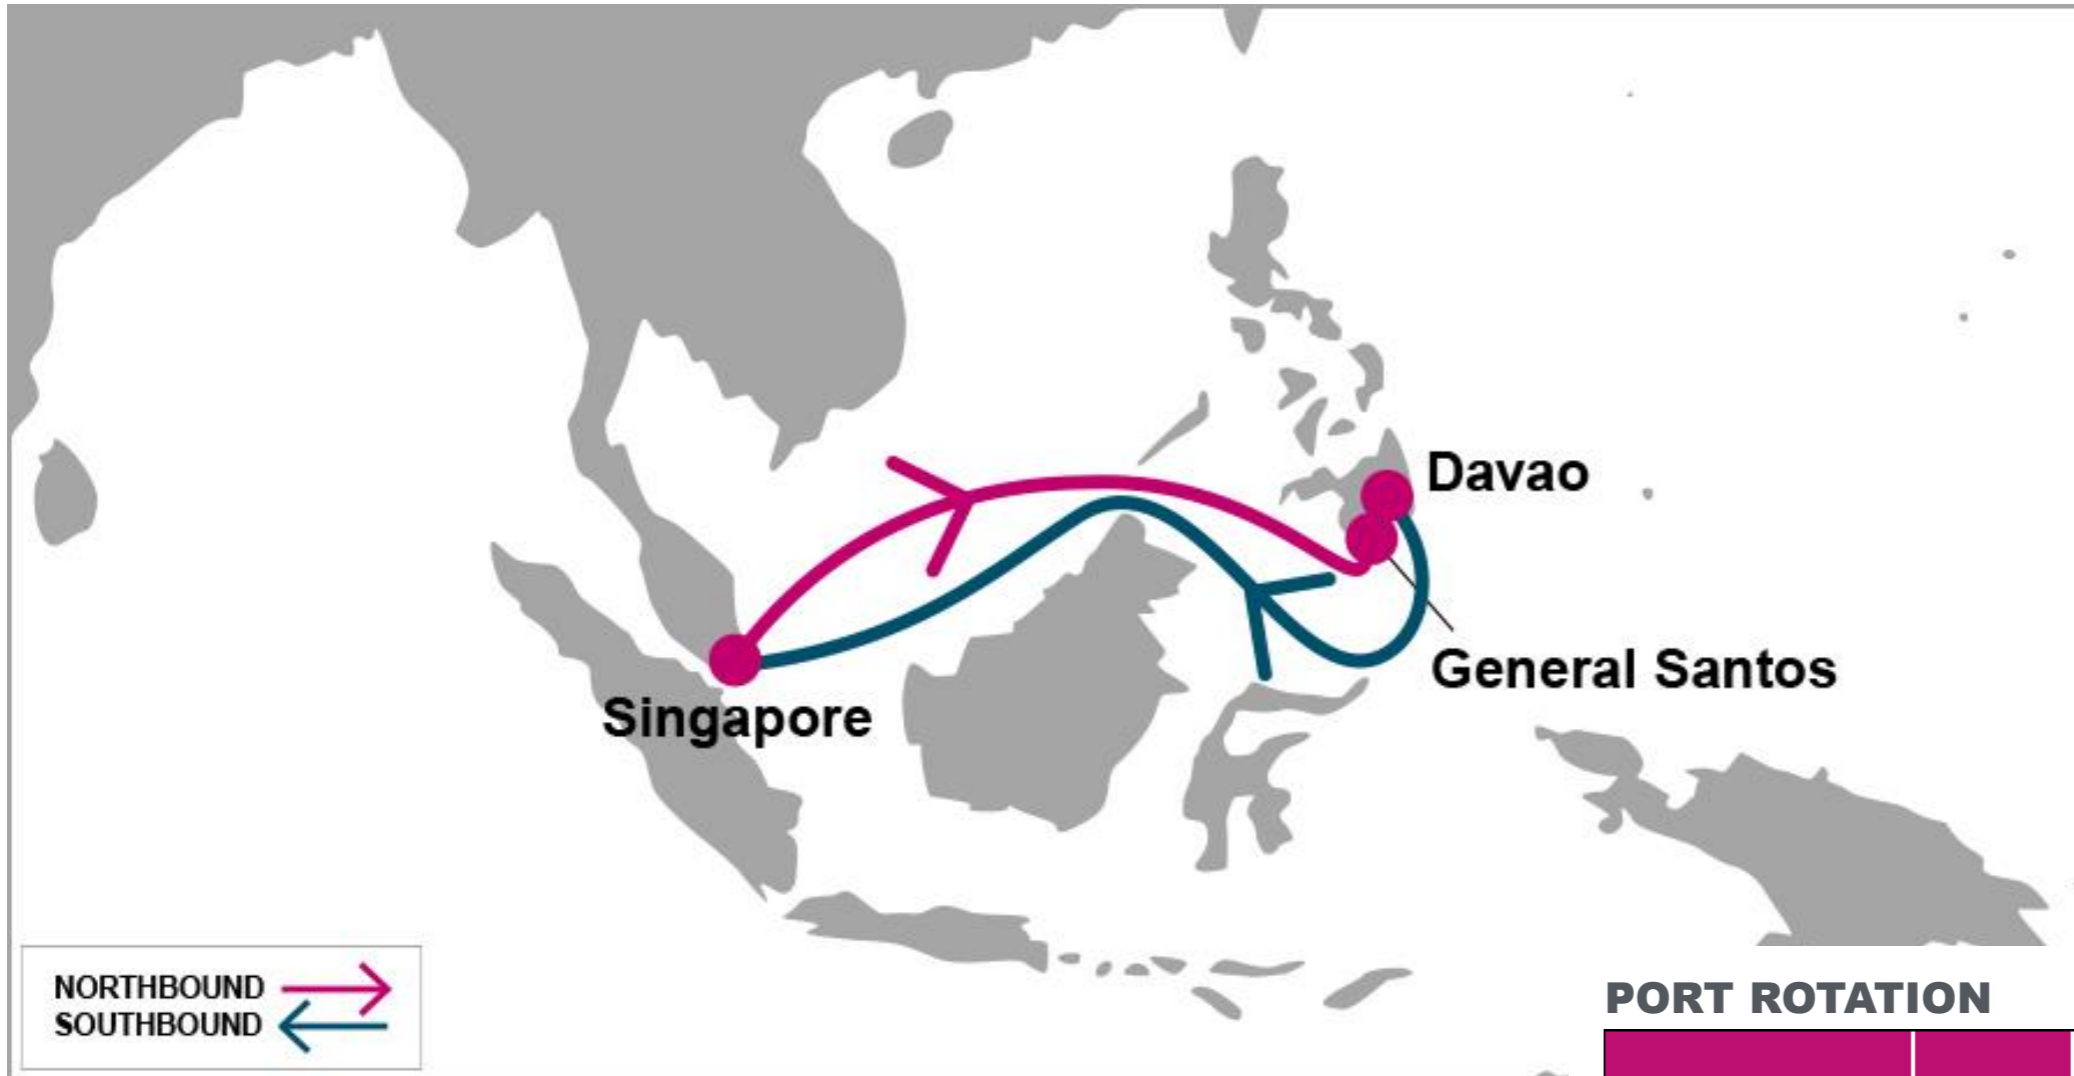

For more information, please click [here](#)

**PORT ROTATION**

(Terminals are subject to change)

ORIGIN	ETA/ETD	TERMINAL
Singapore	THU/FRI	PSA Singapore
General Santos	WED/FRI	General Santos Terminal
Davao	SAT/SUN	Davao International Container Terminal
Singapore	THU/FRI	PSA Singapore
<b>Turnaround days: 7</b>		

N/B	GES	DVO	S/B	SIN
SIN	5	7	GES	6
			DVO	4

**KEY TRANSIT TABLE** - UNLOCODE PORT NAME & COUNTRY NAME

**SIN:** Singapore, Singapore | **DVO:** Davao, Philippines | **GES:** General Santos, Philippines

NOTE: Transit times and port rotation are as of now and subject to change