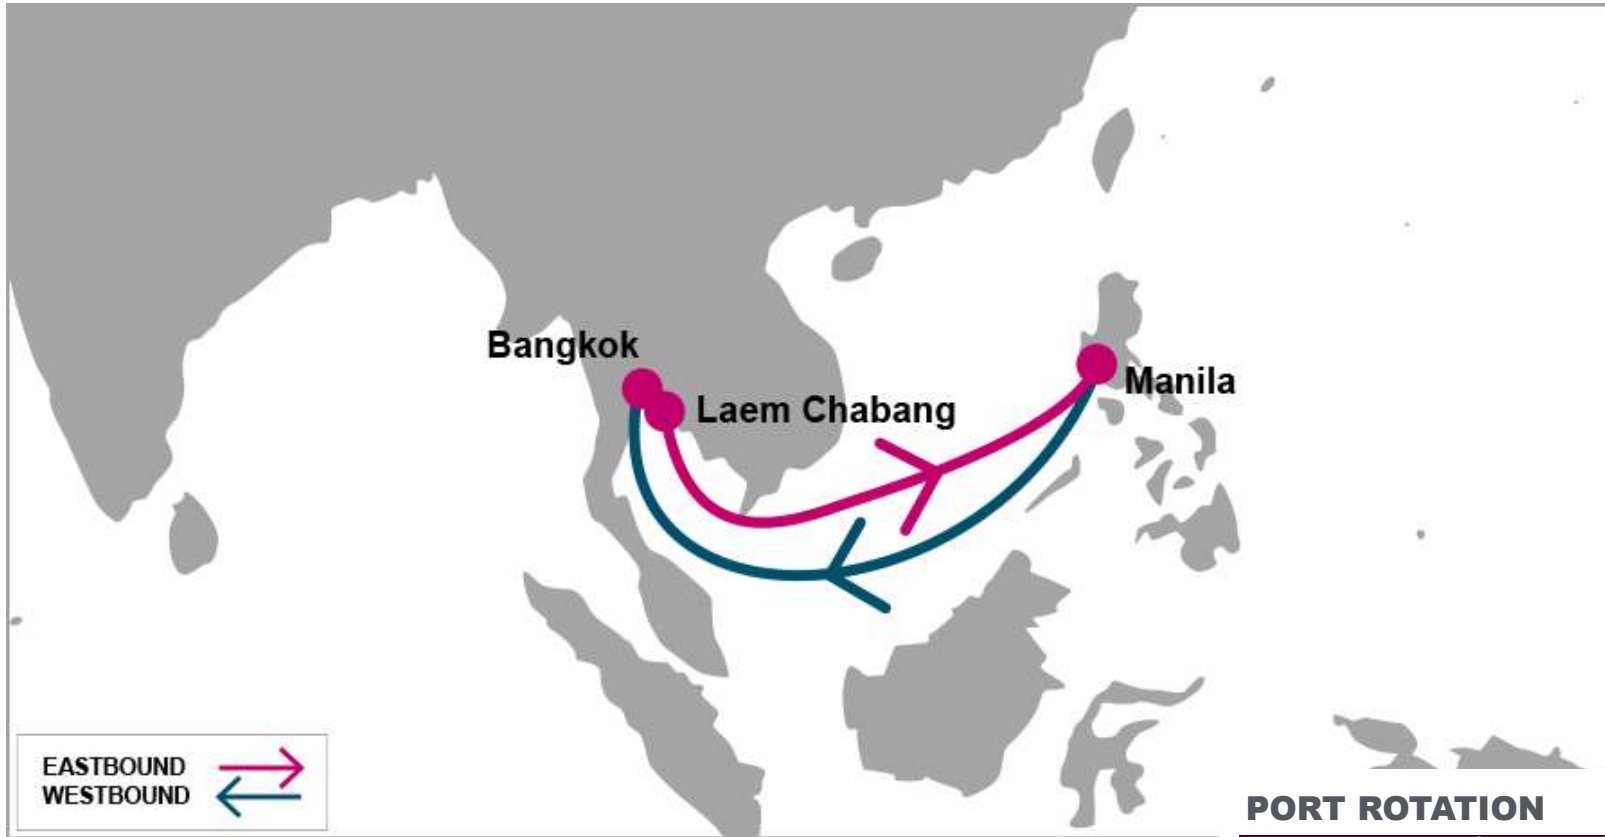

For more information, please click [here](#)

E/B	MNL	W/B	BKK	LCH
BKK	6	MNL	5	7
LCH	5			

PORT ROTATION

(Terminals are subject to change)

ORIGIN	ETA/ETD	TERMINAL
Bangkok	THU/FRI	Thai Prosperity Terminal (TPT)
Laem Chabang	SAT/SAT	Laem Chabang International Terminal (LCIT)
Manila	THU/SAT	Manila International Container Terminal (MICT)
Bangkok	THU/FRI	Thai Prosperity Terminal (TPT)
Turnaround days: 14		

KEY TRANSIT TABLE - UNLOCODE PORT NAME & COUNTRY NAME

BKK: Bangkok, Thailand | **LCH:** Laem Chabang, Thailand | **MNL:** Manila, Philippines

NOTE: Transit times and port rotation are as of now and subject to change